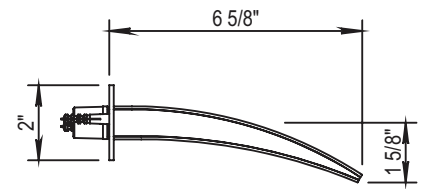

HORUS

NEW WAVE CASCADING TUB SPOUT

100.40.472

STANDARD FINISHES

SPECIALTY FINISHES

PVD FINISHES