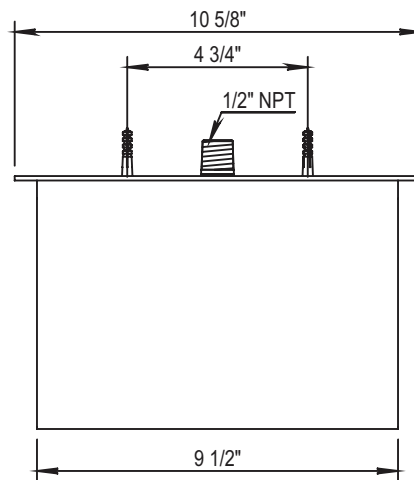

HORUS

NEW WAVE CASCADING TUB SPOUT

100.40.472

STANDARD FINISHES

SPECIALTY FINISHES

PVD FINISHES