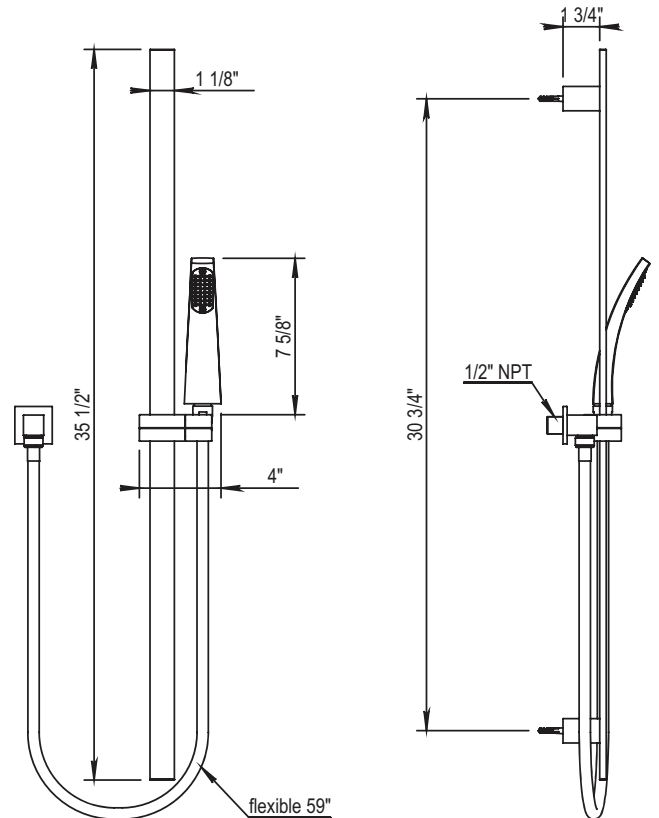

HORUS

NEW WAVE HANDSHOWER & SLIDING WALL BAR SET

100.40.532

STANDARD FINISHES

PC Chrome

NC Black Chrome

SPECIALTY FINISHES

SC Satin Copper