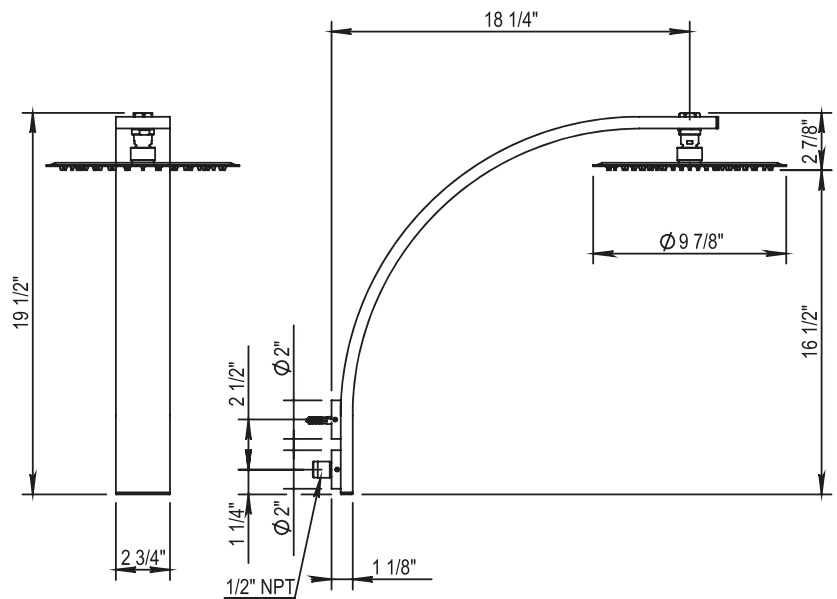

## NEW WAVE SHOWERHEAD & WALL ARM

100.40.535