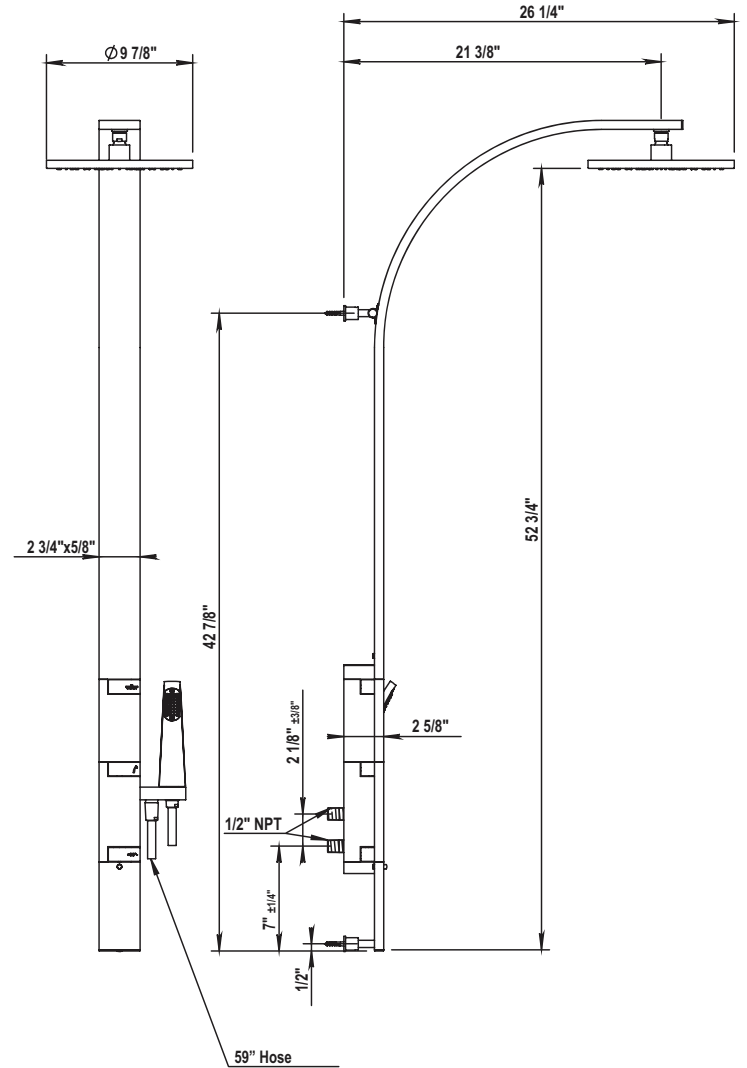

## NEW WAVE EXPOSED THERMOSTATIC SHOWER

100.40.550

- Cartridge: HOP92.788BT