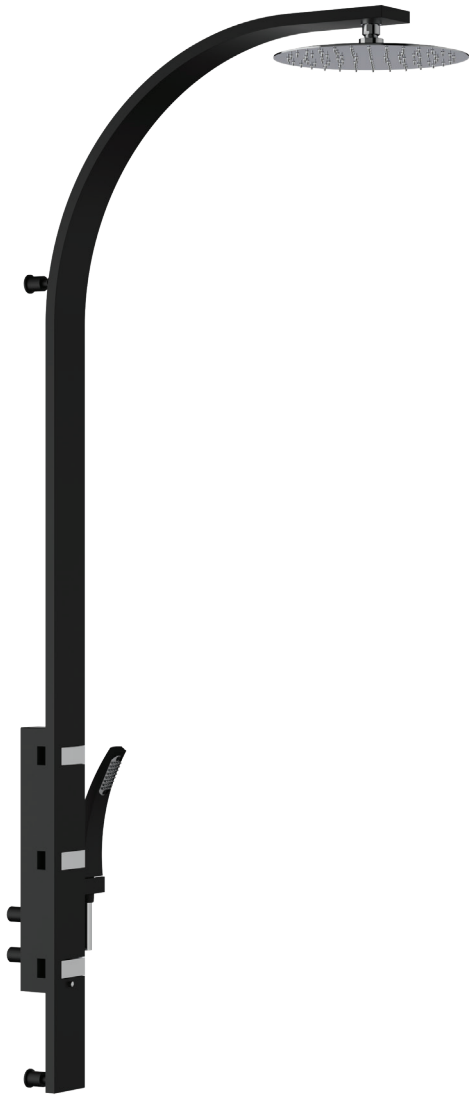

# HORUS

## NEW WAVE EXPOSED THERMOSTATIC SHOWER

100.40.550

- Cartridge: HOP92.788BT

### STANDARD FINISHES

**PC** Chrome

**NC** Black Chrome