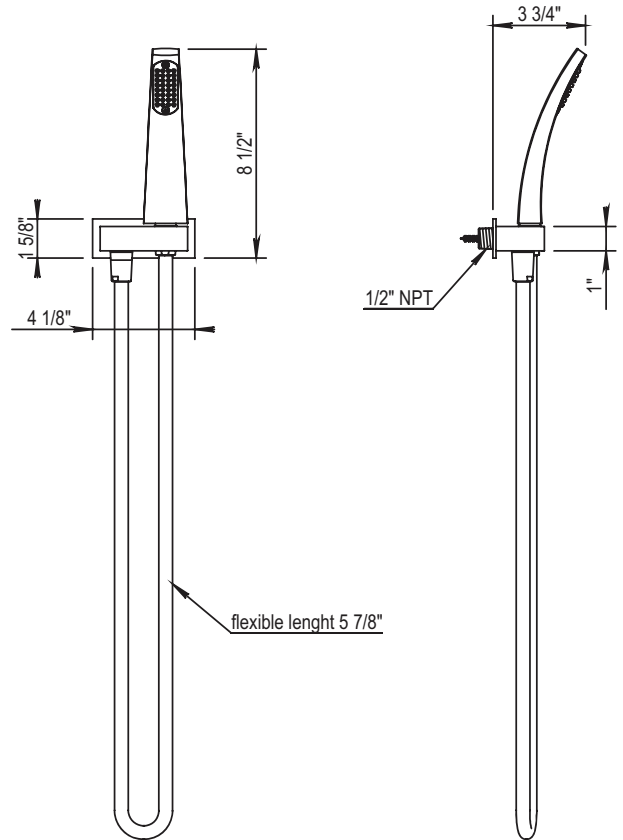

## NEW WAVE HANDSHOWER & HOLDER

100.40.590