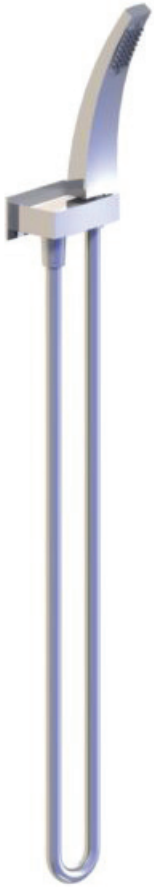

# HORUS

## NEW WAVE HANDSHOWER & HOLDER

100.40.590

### STANDARD FINISHES

**PC** Chrome

**NC** Black Chrome

### SPECIALTY FINISHES

**SC** Satin Copper

**SG** Satin Gold

**GM** Gun Metal

**SN** Satin Nickel