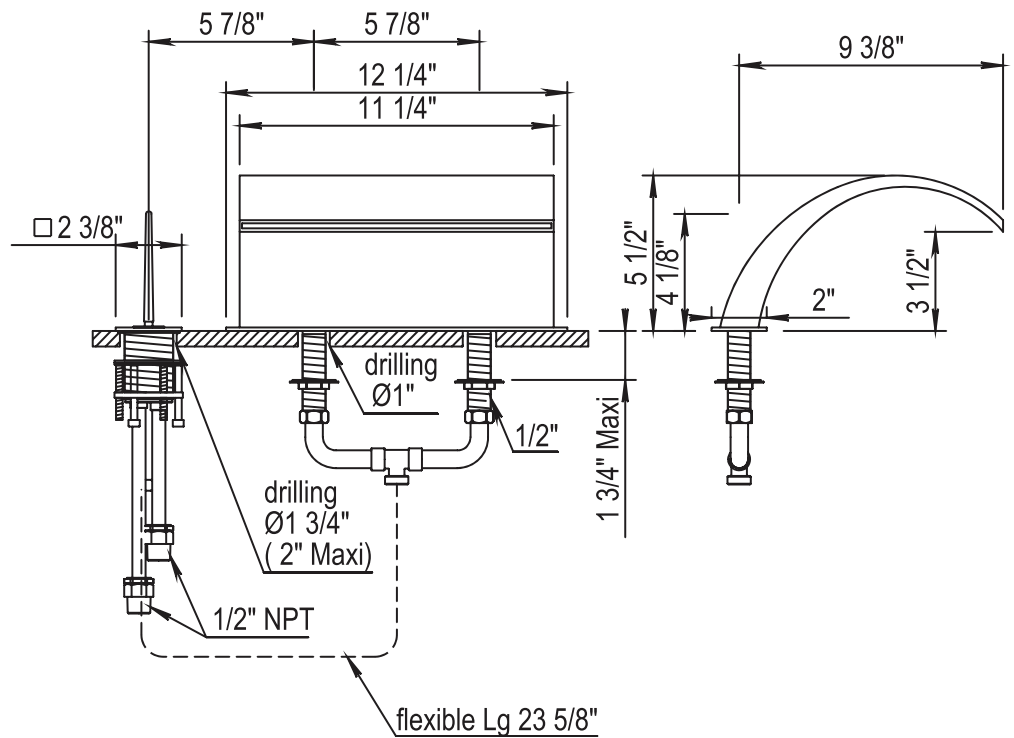

HORUS

NEW WAVE CASCADING TUB SPOUT

100.40.760

STANDARD FINISHES

SPECIALTY FINISHES

PVD FINISHES