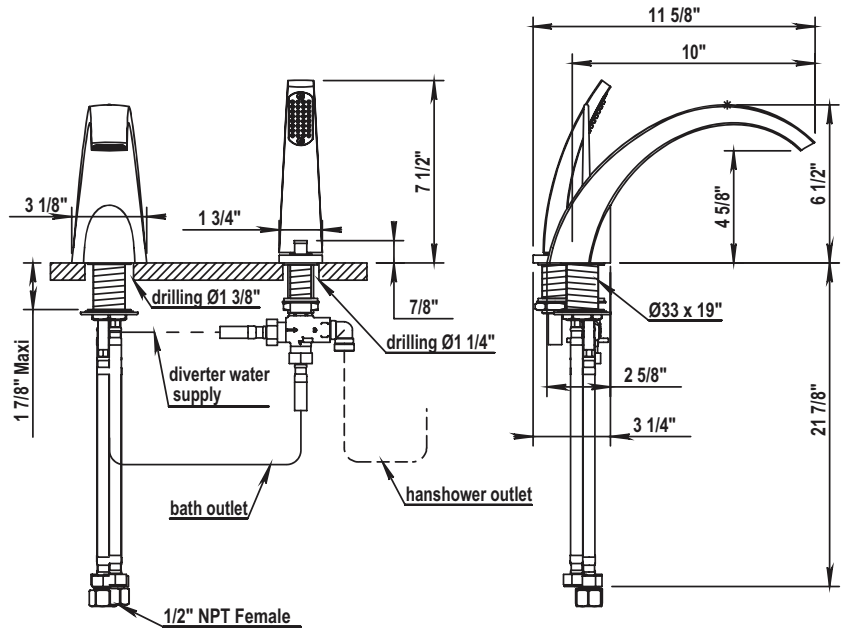

## NEW WAVE 2 HOLE DECK TUB FILLER

100.40.766

- Cartridge: HOP92.827BT