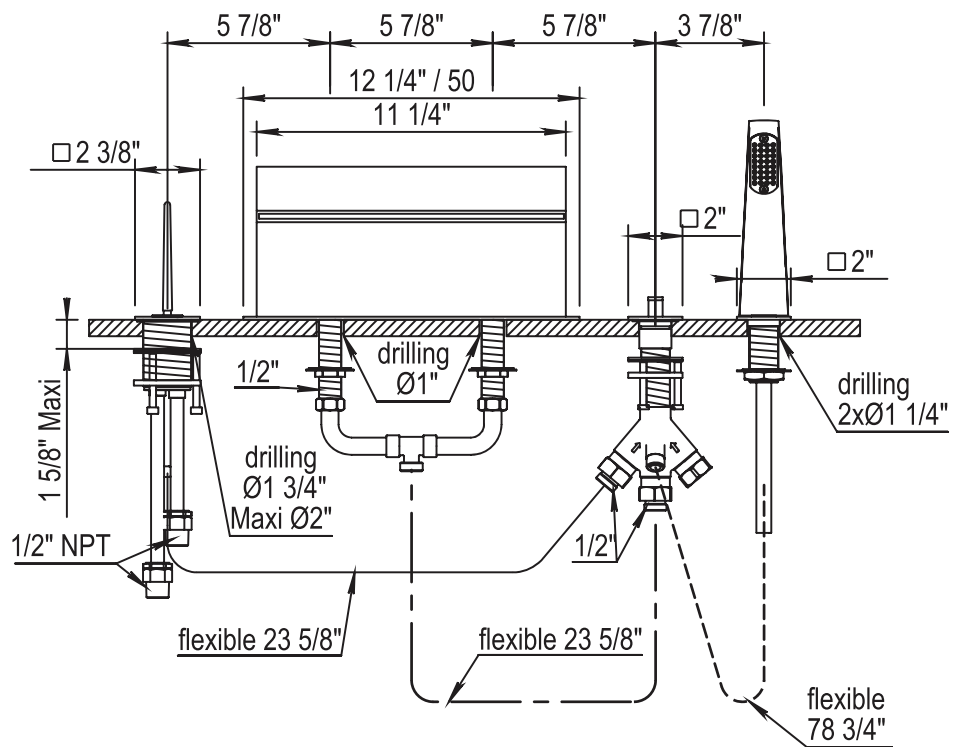

## NEW WAVE CASCADING TUB SPOUT

100.40.767

- Cartridge: HOP6383BT