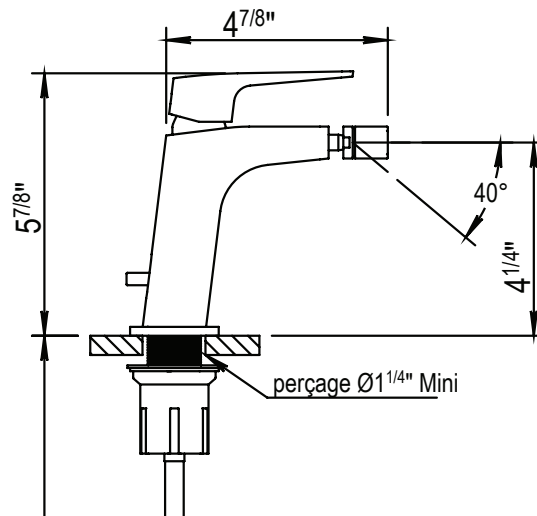

HORUS

ECHO SINGLE LEVER BIDET MIXER

100.43.771

- Water Saver at Half-way Point
- Cartridge: HOPB006718BT

STANDARD FINISHES

PC Chrome

SC Satin Copper

SG Satin Gold