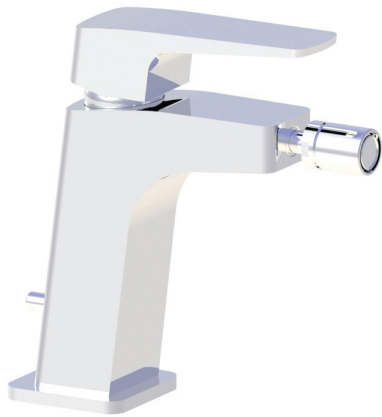

HORUS

ECHO SINGLE LEVER BIDET MIXER

100.43.771

- Water Saver at Half-way Point
- Cartridge: HOPB006718BT

STANDARD FINISHES

PC Chrome

SC Satin Copper

SG Satin Gold