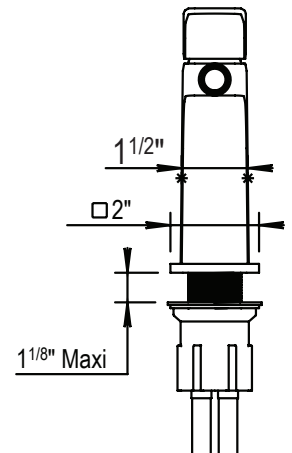

HORUS

ECHO SINGLE LEVER BIDET MIXER

100.43.771

- Water Saver at Half-way Point
- Cartridge: HOPB006718BT

STANDARD FINISHES

PC Chrome

SC Satin Copper

SG Satin Gold