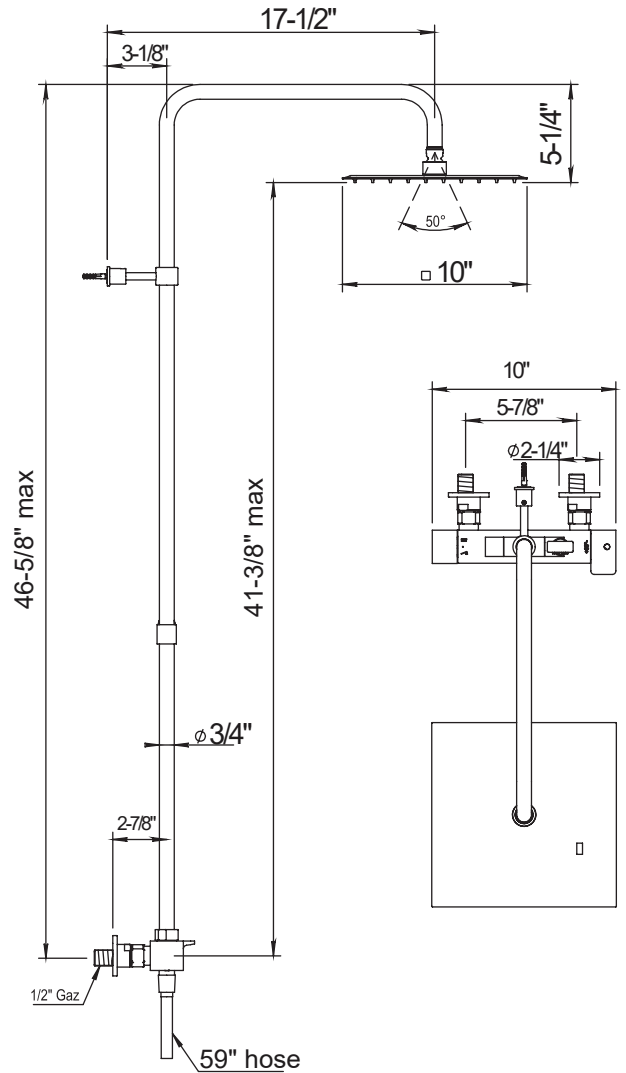

HORUS

ECHO EXPOSED THERMOSTATIC SHOWER SET

102.43.796

- Cartridge: HOP93025BT

STANDARD FINISHES

SPECIALTY FINISHES