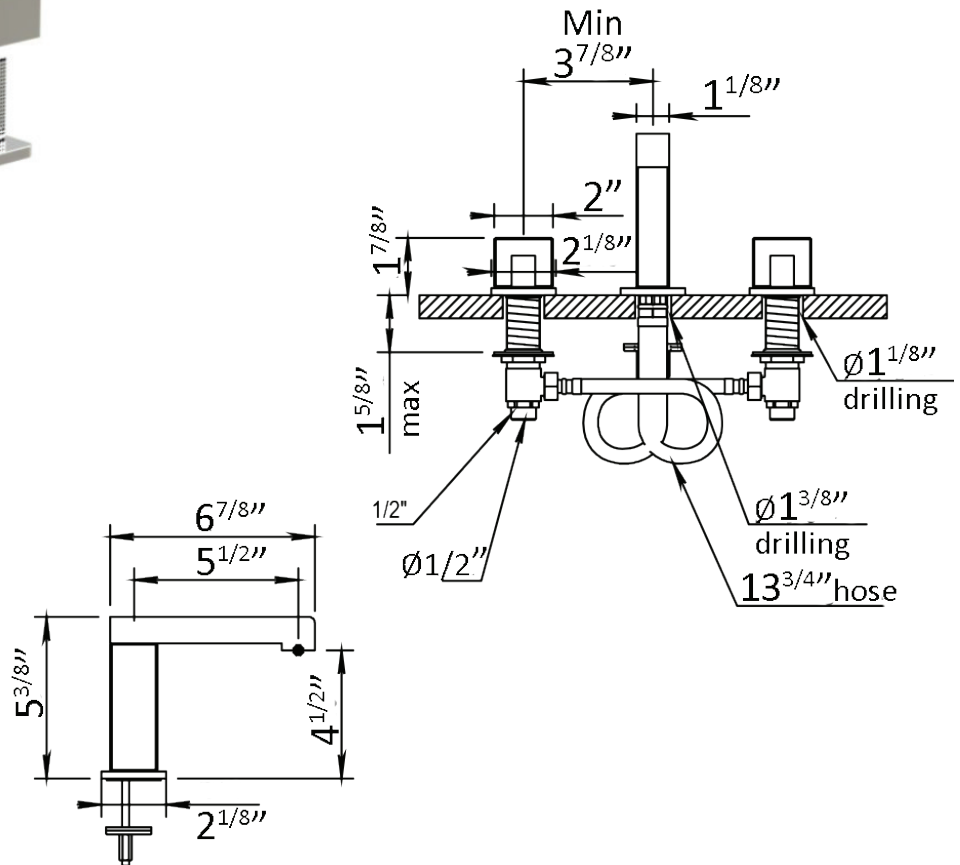

## MYRIAD 3 HOLE BASIN MIXER

100.55.260

- Cartridge: 2x 92.010BT