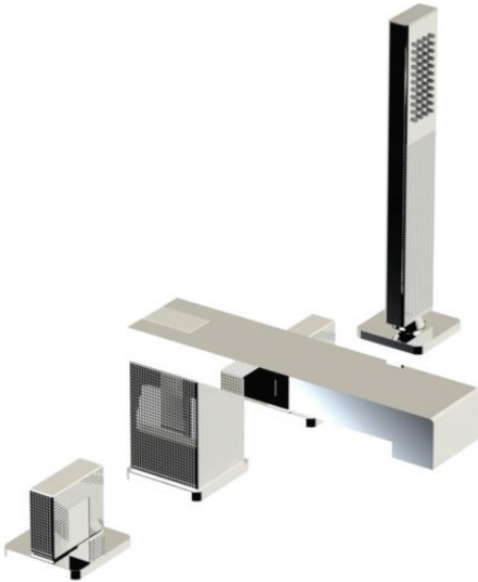

# HORUS

## MYRIAD 4 HOLE DECK TUB MIXER

100.55.466

- Cartridge: 2x 92.010BT