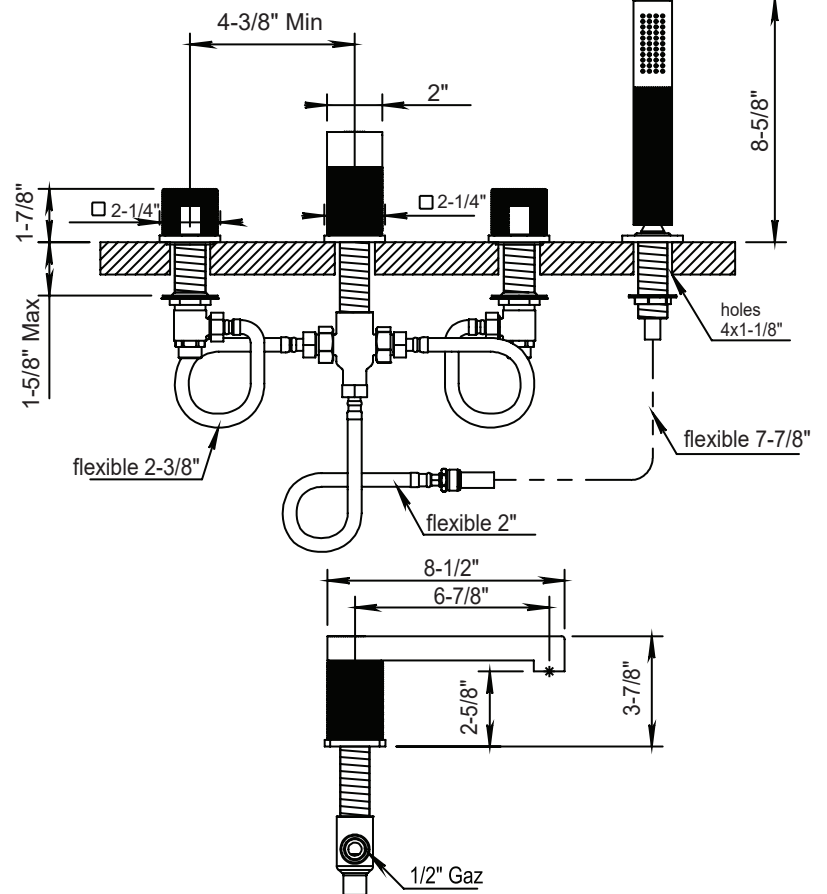

## MYRIAD 4 HOLE DECK TUB MIXER

100.55.466

- Cartridge: 2x 92.010BT