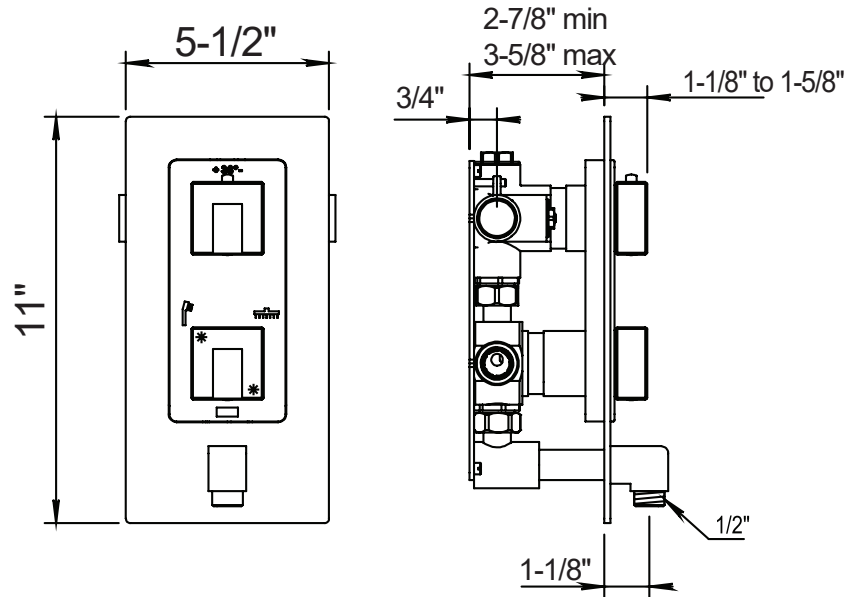

## MYRIAD THERMOSTATIC TRIM

100.55.504

- 3/4" Thermostatic Trim
- Single Function 2 way diverter with volume control
- To be used with 100.55.582 or 100.55.542 handshower
- Safety Stop at 38°C
- Requires Rough-in 100.55.598