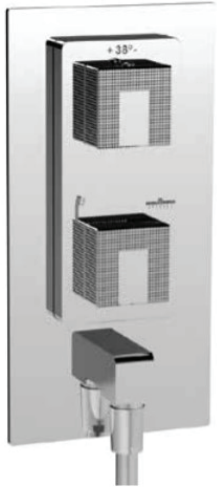

# HORUS

## MYRIAD THERMOSTATIC TRIM

100.55.504

- 3/4" Thermostatic Trim
- Single Function 2 way diverter with volume control
- To be used with 100.55.582 or 100.55.542 handshower
- Safety Stop at 38°C
- Requires Rough-in 100.55.598