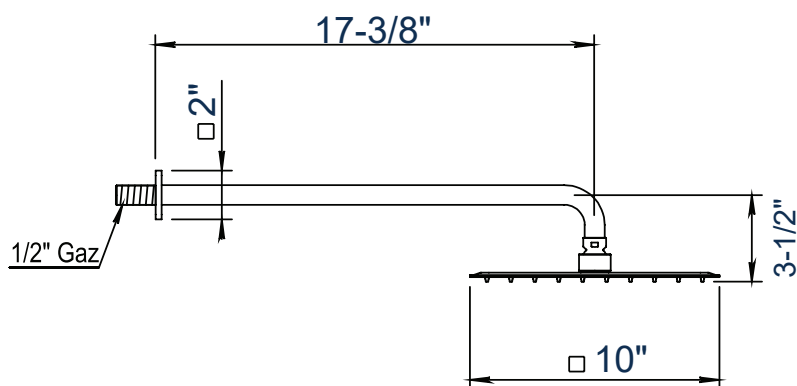

HORUS

MYRIAD STAINLESS STEEL SHOWERHEAD

100.55.536

AVAILABLE FINISHES

PC Chrome
Chrome