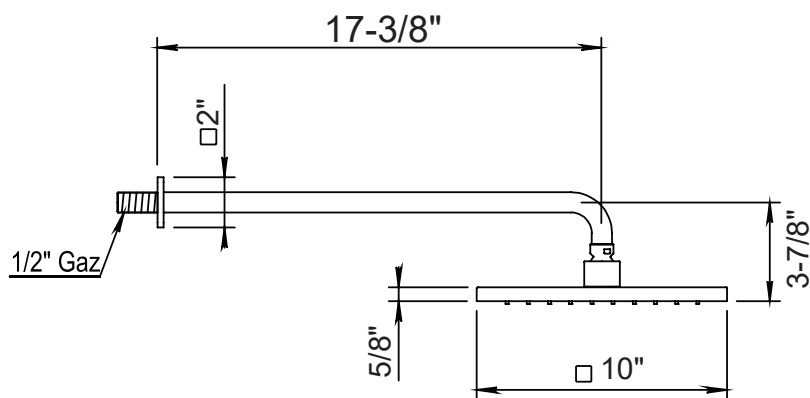

HORUS

MYRIAD STAINLESS STEEL SHOWERHEAD

100.55.537

AVAILABLE FINISHES

PC Chrome
Chrome

BC Black Chrome
Chrome Noir

PG Polished Gold
Doré Brillant