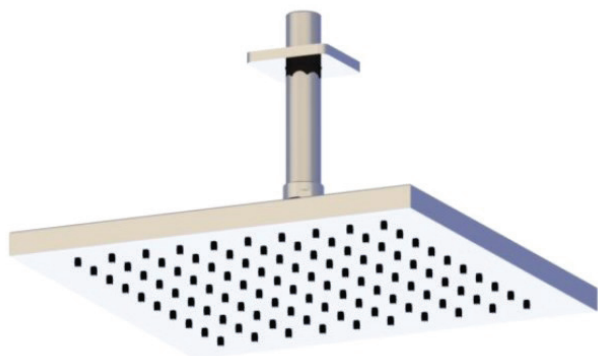

# HORUS

## MYRIAD STAINLESS STEEL SHOWERHEAD

100.55.538