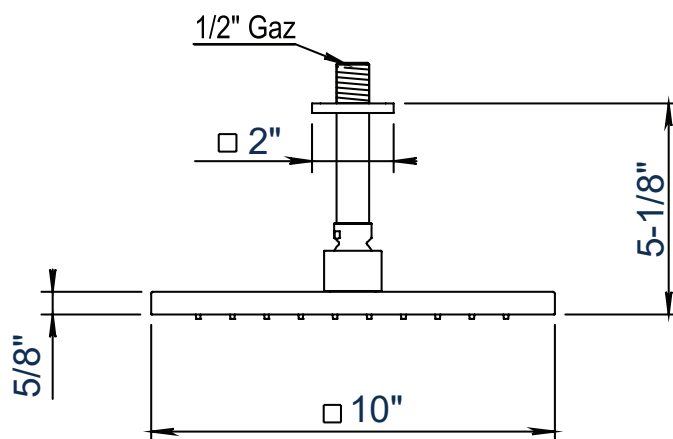

## MYRIAD STAINLESS STEEL SHOWERHEAD

100.55.538