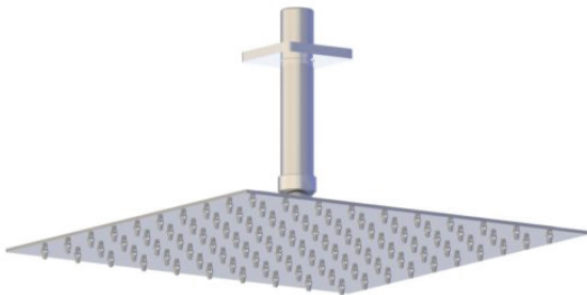

HORUS

MYRIAD STAINLESS STEEL SHOWERHEAD

100.55.540

AVAILABLE FINISHES