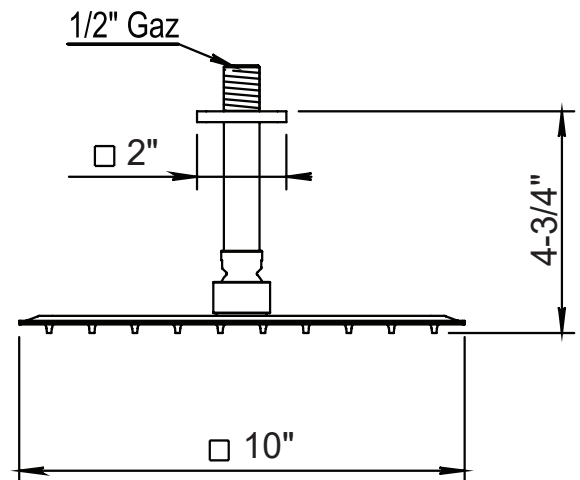

HORUS

MYRIAD STAINLESS STEEL SHOWERHEAD

100.55.540

AVAILABLE FINISHES