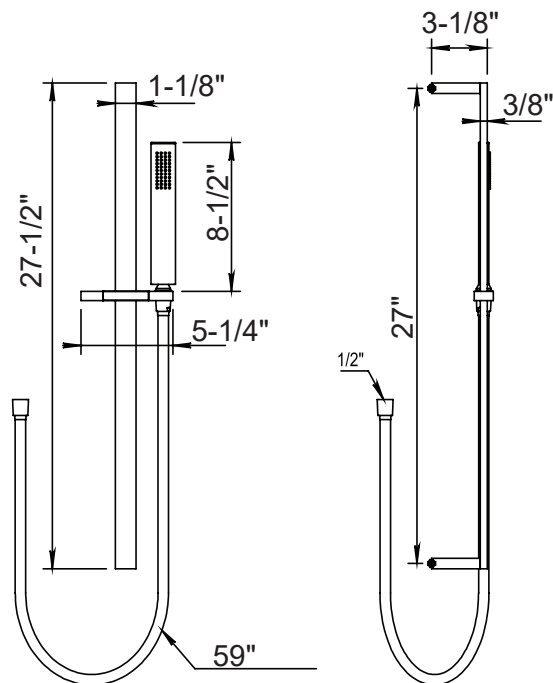

HORUS

MYRIAD HANDSHOWER & SLIDING WALL BAR SET

100.55.542

AVAILABLE FINISHES

PC Chrome
Chrome

BC Black Chrome
Chrome Noir

PG Polished Gold
Doré Brillant