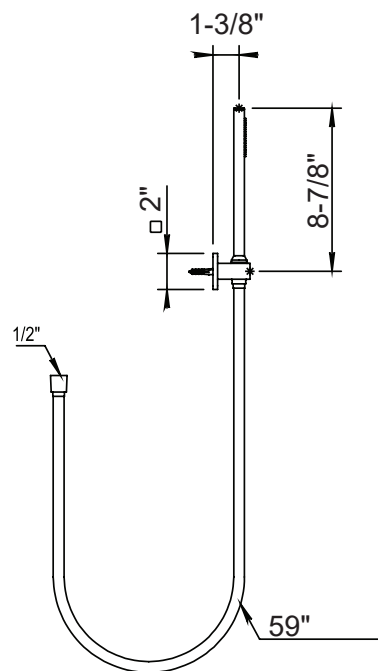

HORUS

MYRIAD HANDSHOWER & HOSE SET

100.55.582

AVAILABLE FINISHES

PC Chrome
Chrome

BC Black Chrome
Chrome Noir

PG Polished Gold
Doré Brillant