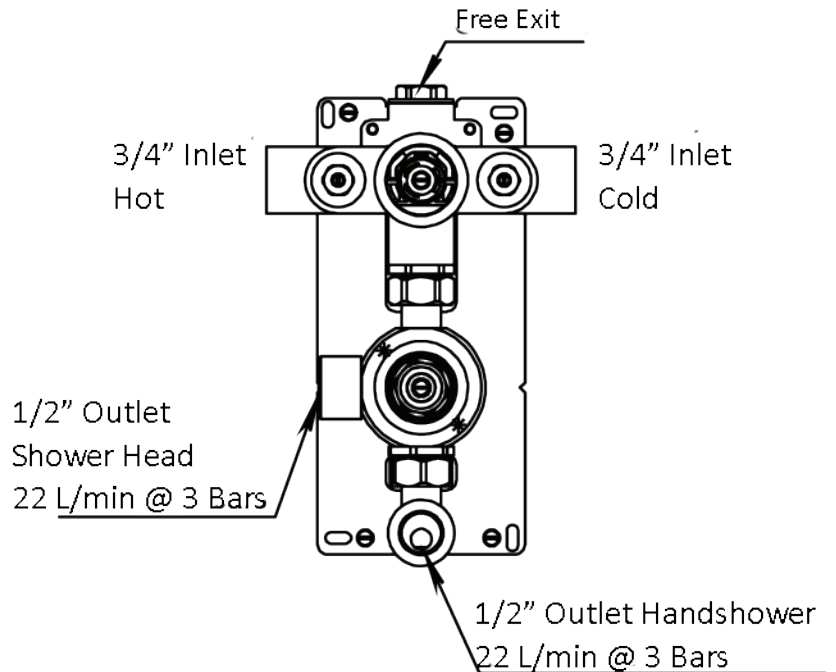

## MYRIAD THERMOSTATIC ROUGH-IN

100.55.598

- Cartridge:HOP6312BT
- Requires Trim 100.55.504