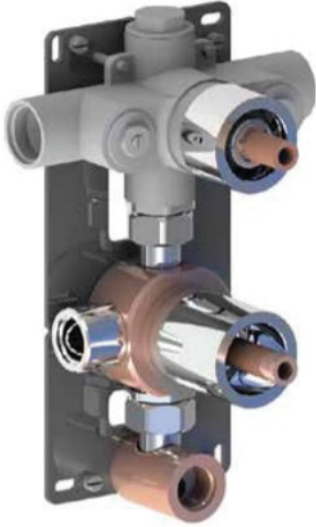

# HORUS

## MYRIAD THERMOSTATIC ROUGH-IN

100.55.598

- Cartridge:HOP6312BT
- Requires Trim 100.55.504