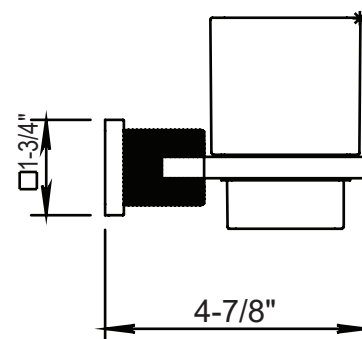

HORUS

MYRIAD WALL TUMBLER SET

100.55.604

- Solid Brass
- Porcelain Tumbler
- Mounting Hardware Included

AVAILABLE FINISHES

PC Chrome
Chrome

BC Black Chrome
Chrome Noir

PG Polished Gold
Doré Brillant