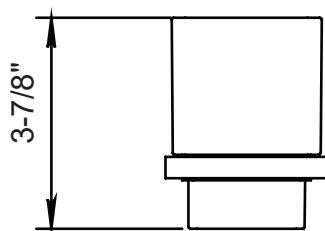

HORUS

MYRIAD WALL TUMBLER SET

100.55.604

- Solid Brass
- Porcelain Tumbler
- Mounting Hardware Included

AVAILABLE FINISHES

PC Chrome
Chrome

BC Black Chrome
Chrome Noir

PG Polished Gold
Doré Brillant