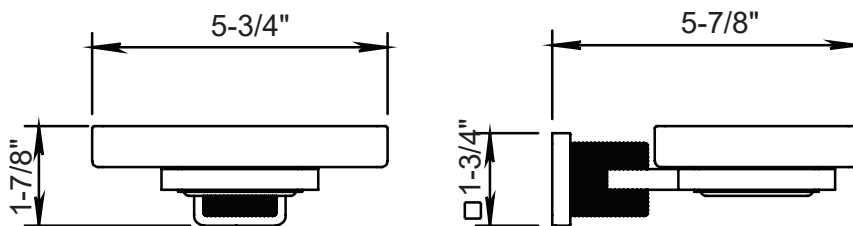

HORUS

MYRIAD WALL SOAP DISH SET

100.55.605

- Solid Brass
- Porcelain Soap Dish
- Mounting Hardware Included

AVAILABLE FINISHES

PC Chrome
Chrome

BC Black Chrome
Chrome Noir

PG Polished Gold
Doré Brillant