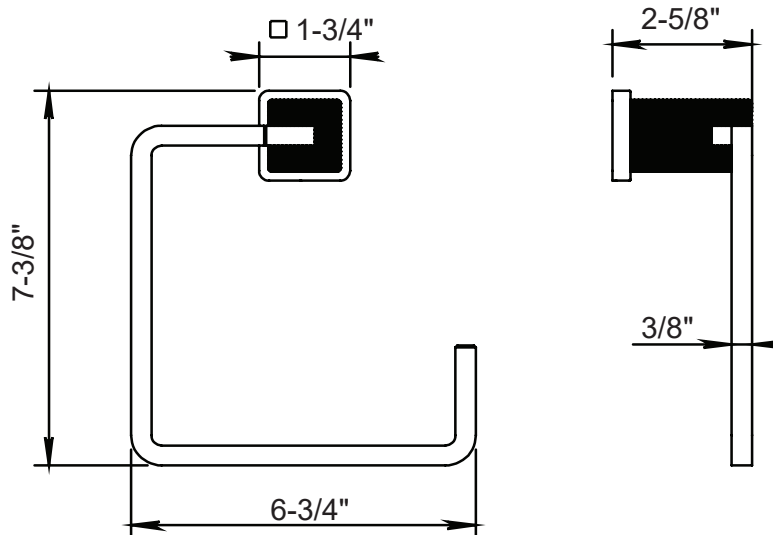

## MYRIAD TOWEL RING

100.55.609

- Solid Brass
- Mounting Hardware Included