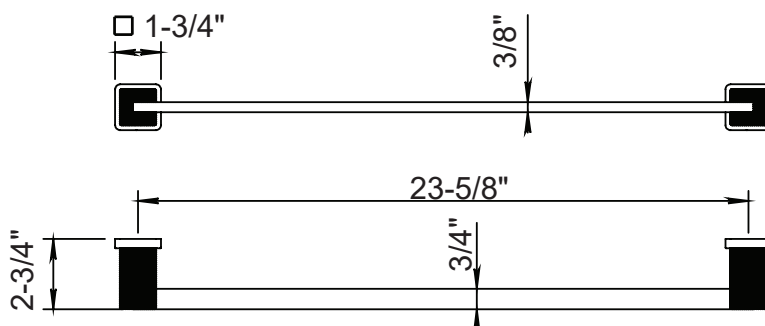

HORUS

MYRIAD 24" TOWEL BAR

100.55.611

- Solid Brass
- Mounting Hardware Included

AVAILABLE FINISHES

PC Chrome
Chrome

BC Black Chrome
Chrome Noir

PG Polished Gold
Doré Brillant