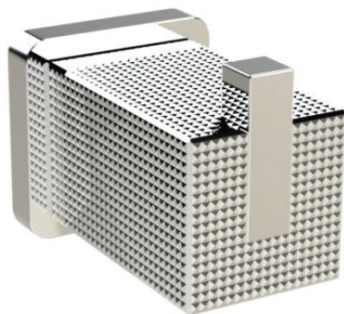

HORUS

MYRIAD ROBE HOOK

100.55.613

- Solid Brass
- Mounting Hardware Included

AVAILABLE FINISHES

PC Chrome
Chrome

BC Black Chrome
Chrome Noir

PG Polished Gold
Doré Brillant