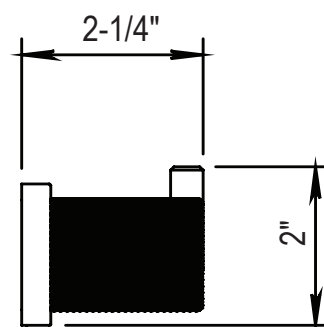

HORUS

MYRIAD ROBE HOOK

100.55.613

- Solid Brass
- Mounting Hardware Included

AVAILABLE FINISHES

PC Chrome
Chrome

BC Black Chrome
Chrome Noir

PG Polished Gold
Doré Brillant