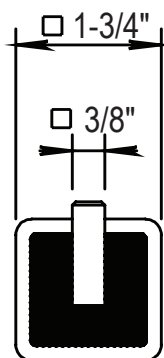

HORUS

MYRIAD ROBE HOOK

100.55.613

- Solid Brass
- Mounting Hardware Included

AVAILABLE FINISHES

PC Chrome
Chrome

BC Black Chrome
Chrome Noir

PG Polished Gold
Doré Brillant