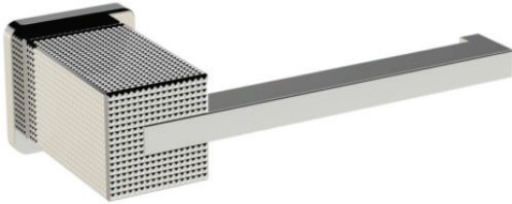

HORUS

MYRIAD SPARE TOILET ROLL HOLDER

100.55.618

- Solid Brass
- Mounting Hardware Included

AVAILABLE FINISHES

PC Chrome
Chrome

BC Black Chrome
Chrome Noir

PG Polished Gold
Doré Brillant