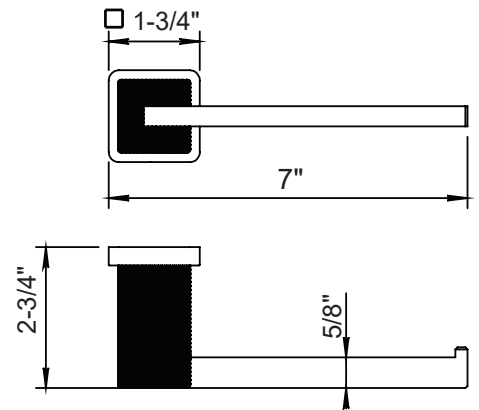

HORUS

MYRIAD SPARE TOILET ROLL HOLDER

100.55.618

- Solid Brass
- Mounting Hardware Included

AVAILABLE FINISHES

PC Chrome
Chrome

BC Black Chrome
Chrome Noir

PG Polished Gold
Doré Brillant