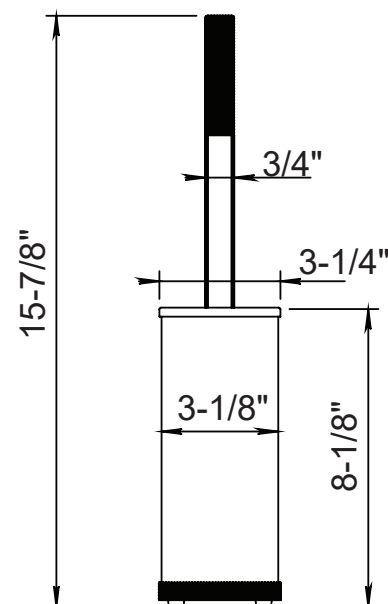

## MYRIAD TOILET BRUSH SET

100.55.619

- Solid Brass
- Mounting Hardware Included