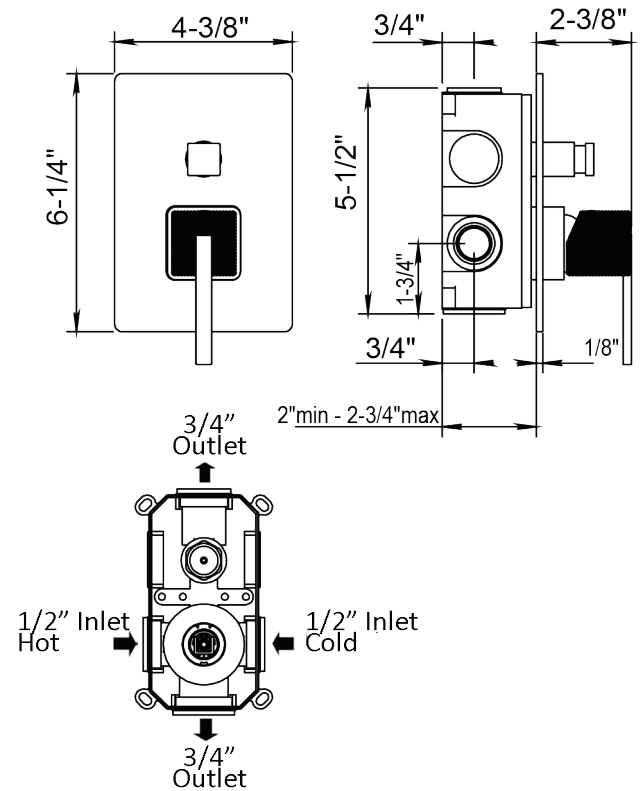

HORUS

MYRIAD SHOWER MIXER WITH DIVERTER

100.55.701

- Cartridge: HOP7015BT

AVAILABLE FINISHES

PC Chrome
Chrome

BC Black Chrome
Chrome Noir

PG Polished Gold
Doré Brillant