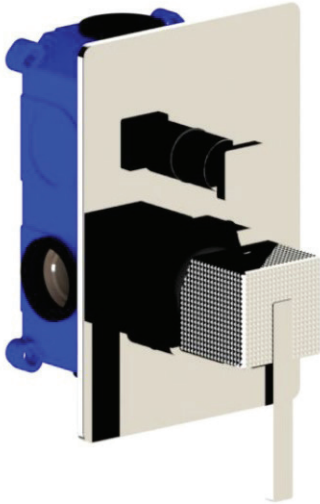

HORUS

MYRIAD SHOWER MIXER WITH DIVERTER

100.55.701

- Cartridge: HOP7015BT

AVAILABLE FINISHES

PC Chrome
Chrome

BC Black Chrome
Chrome Noir

PG Polished Gold
Doré Brillant