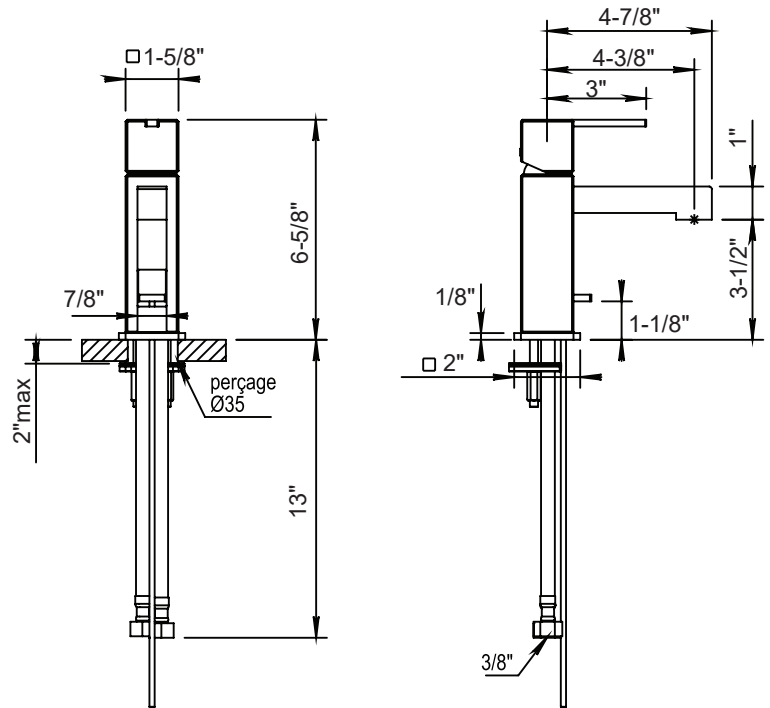

## MYRIAD SINGLE LEVER BASIN MIXER WITH POP UP

100.55.708

- Water saver at half way point
- Pop-up drain
- Cartridge: HOP6712BT