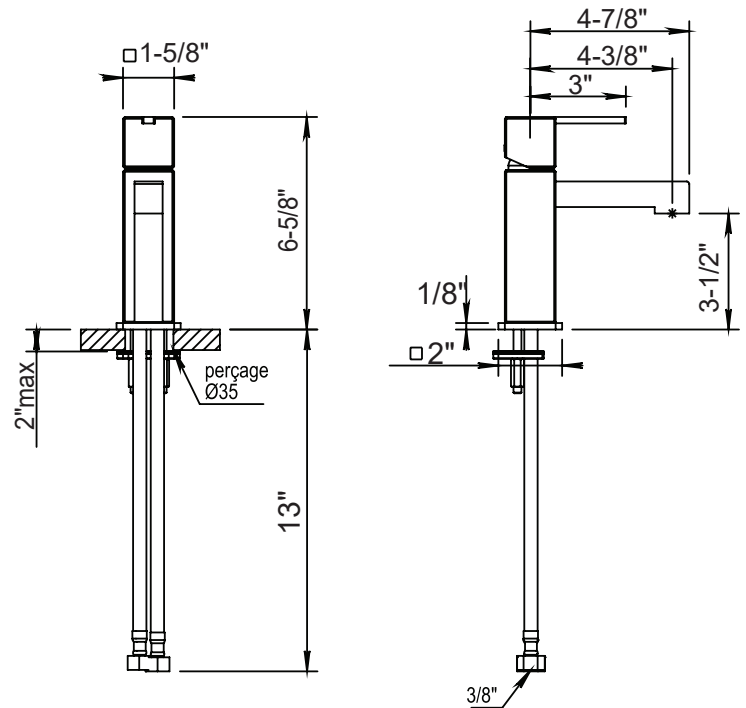

## MYRIAD SINGLE LEVER BASIN MIXER

100.55.709

- Water saver at half way point
- Lift & Turn Drain available separately
- Cartridge: HOP6712BT