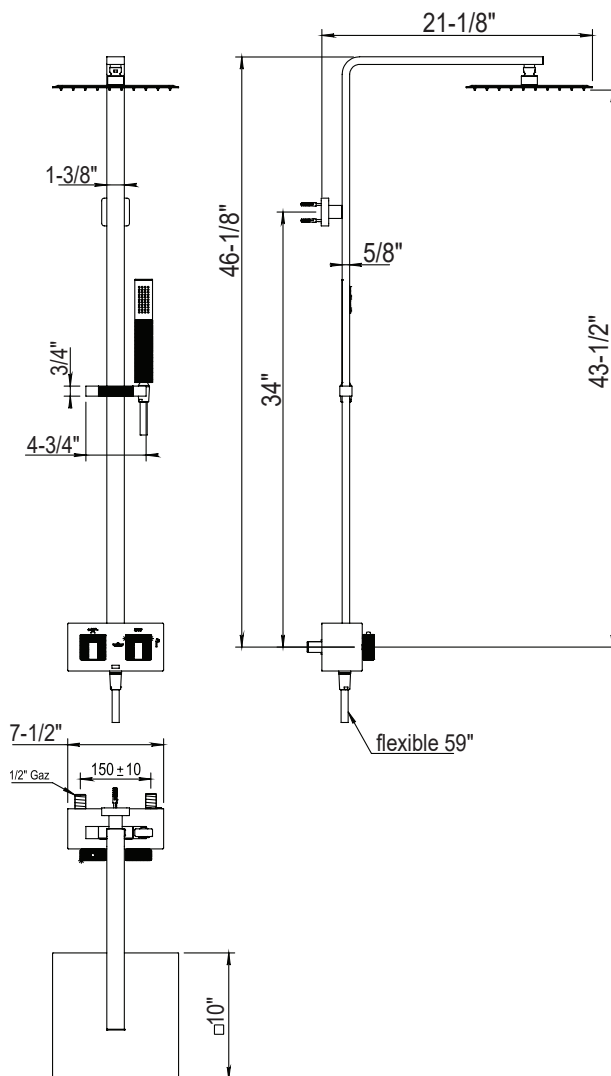

HORUS

MYRIAD EXPOSED THERMOSTATIC SHOWER SET

100.55.796

- Cartridge: HOP6812BT

AVAILABLE FINISHES

PC Chrome
Chrome

BC Black Chrome
Chrome Noir

PG Polished Gold
Doré Brillant