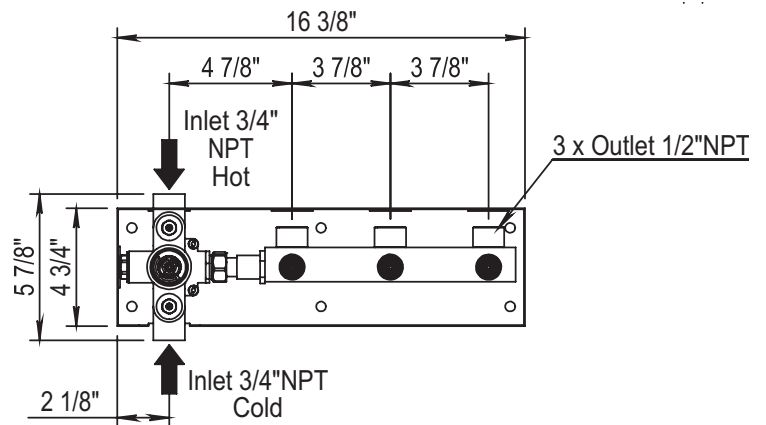

## 3/4" THERMOSTATIC ROUGH

100.92.583BT

### FEATURES

- 3/4" NPT Inlets
- 3X 1/2" NPT Outlets
- Safety Stop @ 37 °C (99 Fahrenheit)
- 14 GPM @ 45 PSI
- 1 Outlet Plug Supplied
- Integrated Service Stops for each outlet