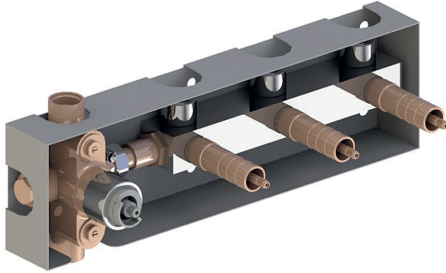

## 3/4" THERMOSTATIC ROUGH

100.92.583BT

### FEATURES

- 3/4" NPT Inlets
- 3X 1/2" NPT Outlets
- Safety Stop @ 37 °C (99 Fahrenheit)
- 14 GPM @ 45 PSI
- 1 Outlet Plug Supplied
- Integrated Service Stops for each outlet