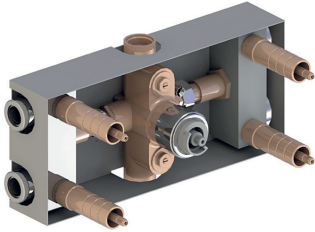

HORUS

3/4" THERMOSTATIC ROUGH

100.92.584BT

FEATURES

- 3/4" NPT Inlets
- 4X 1/2" NPT Outlets
- Safety Stop @ 37 °C (99 Fahrenheit)
- 14 GPM @ 45 PSI
- 1 Outlet Plug Supplied
- Integrated Service Stops for each outlet