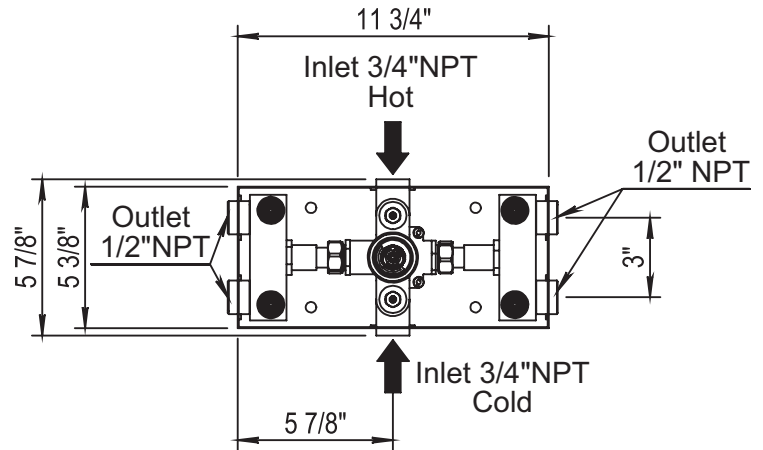

HORUS

3/4" THERMOSTATIC ROUGH

100.92.584BT

FEATURES

- 3/4" NPT Inlets
- 4X 1/2" NPT Outlets
- Safety Stop @ 37 °C (99 Fahrenheit)
- 14 GPM @ 45 PSI
- 1 Outlet Plug Supplied
- Integrated Service Stops for each outlet