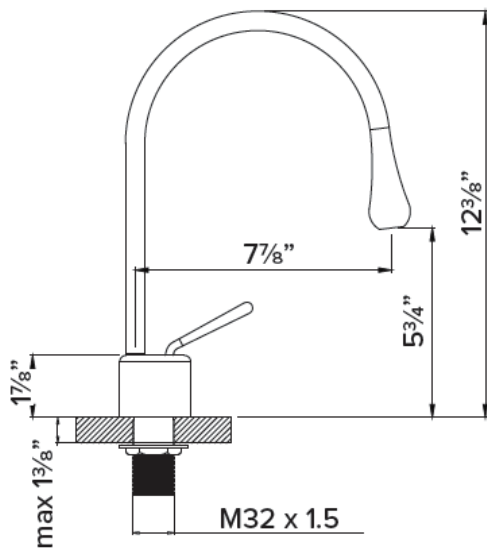

DROP SERIES

FEATURES

- Solid lead-free brass construction
- 180 degree swivel
- Single-hole installation
- 1.5 gpm flow rate
- CSA approved

AVAILABLE FINISHES

PC  CHROME

MB  MATTE BLACK