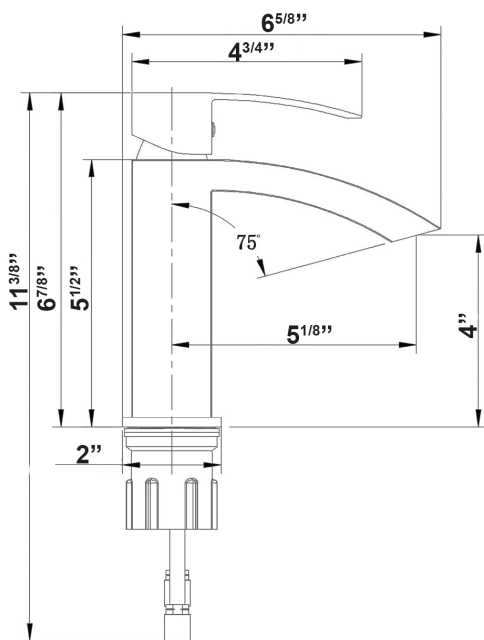

AVAILABLE FINISHES

- PC CHROME
- MB MATTE BLACK
- BG BRUSHED GOLD
- BN BRUSHED NICKEL