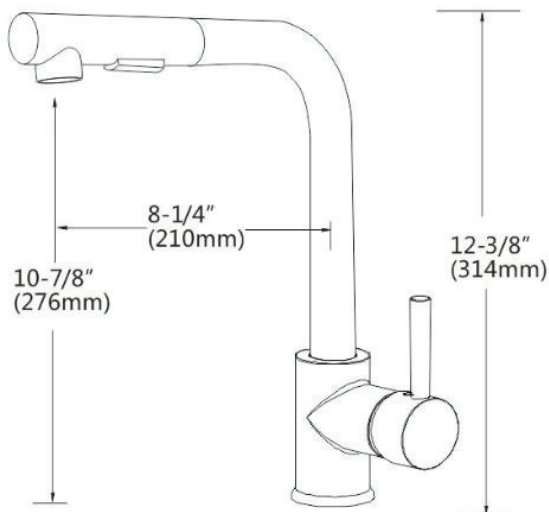

ALTA SERIES

FEATURES

- Single lever handle
- Lead-Free Brass body
- Flexible pull-out hose
- Dual Spray
- Ceramic disc valves exceed industry standards
- 1.8 gpm (6.84 l/min) max flow rate at 60psi
- Flexible supplies for simplified installation
- cUPC & CEC approved