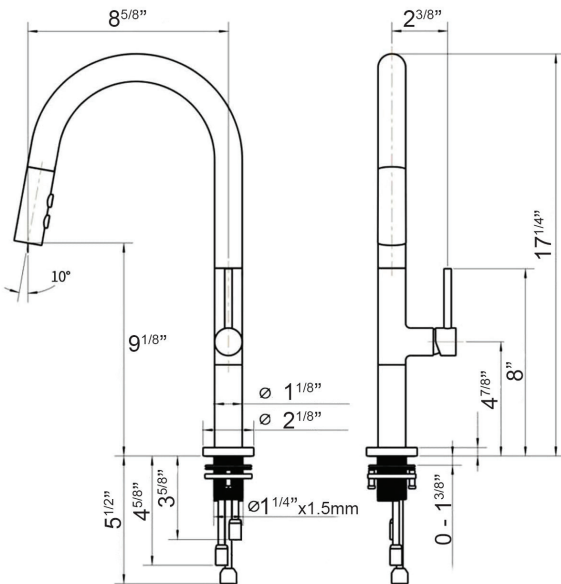

SYRAH SERIES

FEATURES

- Single lever water & temperature handle
- Flexible braided Nylon pull-out hose
- Dual Spray
- 360° swivel spout
- Solid lead-free brass construction
- Pull down spray head extends up to 30"
- Ceramic disc valve tested for 500,000 uses
- 2.2 gpm max flow rate at 60psi
- 1 3/8" diameter opening required