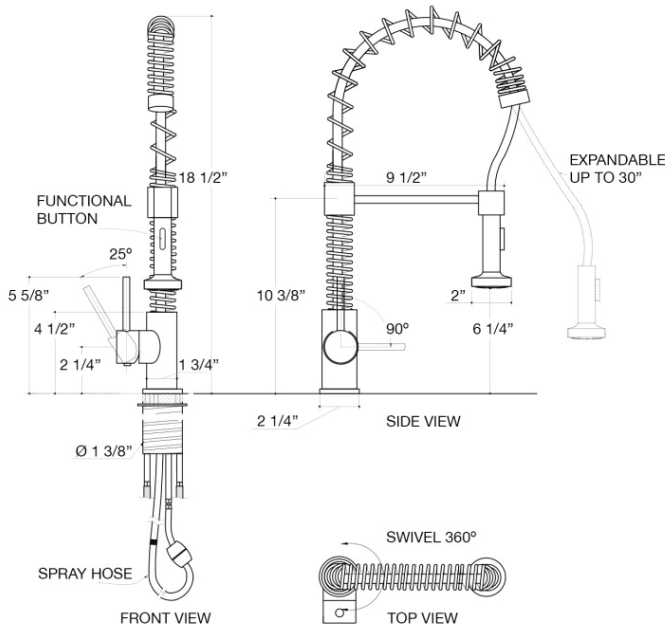

### FEATURES

- Single lever water & temperature handle
- Flexible braided Nylon pull-out hose
- Dual Spray
- 360° swivel spout
- Solid lead-free brass construction
- Pull down spray head extends up to 30"
- Ceramic disc valve tested for 500,000 uses
- 2.2 gpm max flow rate at 60psi
- 1 3/8" diameter opening required