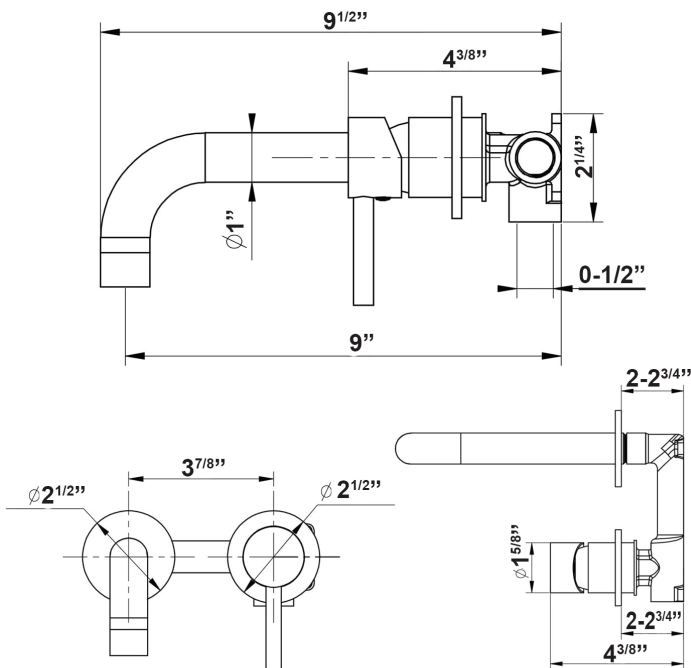

X-ROUND SERIES

FEATURES

- Solid lead-free brass construction
- Two-hole installation

AVAILABLE FINISHES

PC  CHROME

MB  MATTE BLACK