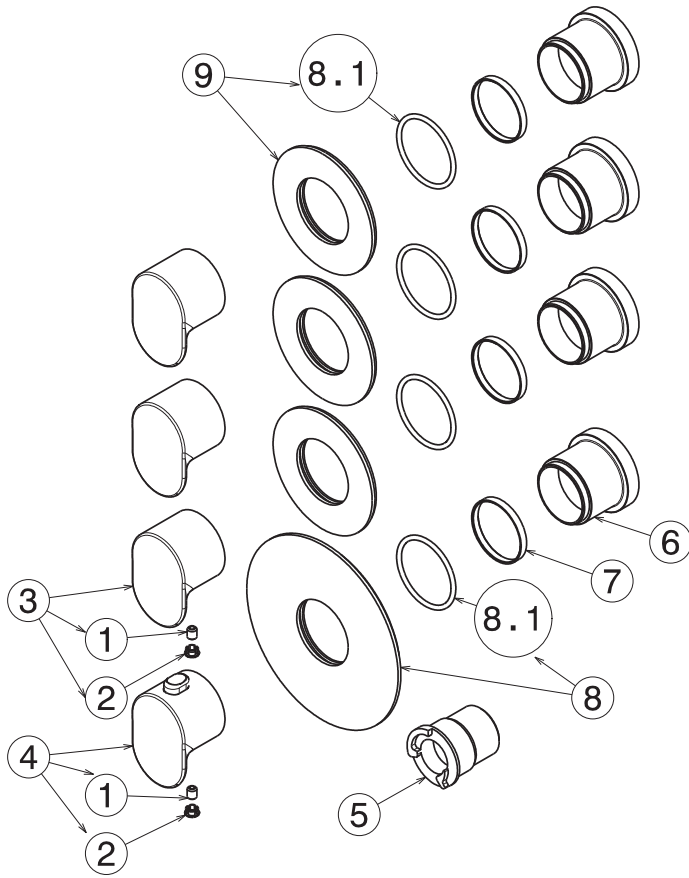

Trim Only

- Rough-in required: 27878.00.000

AVAILABLE FINISHES

- | | |
|--|---|
|  21.018
CHROME |  M0.070
TITANIUM SATIN |
|  01.014
MATT WHITE |  M0.071
GOLD SATIN |
|  01.093
MATT BLACK |  M0.072
COPPER SATIN |
|  05.033
CHROME & LIME GREEN |  M0.075
COPPER GLOSSY |

1	13406
2	11902
3	28285
4	28284
5	28234
6	28204
7	28232
8	28272
8.1	10955
9	28273