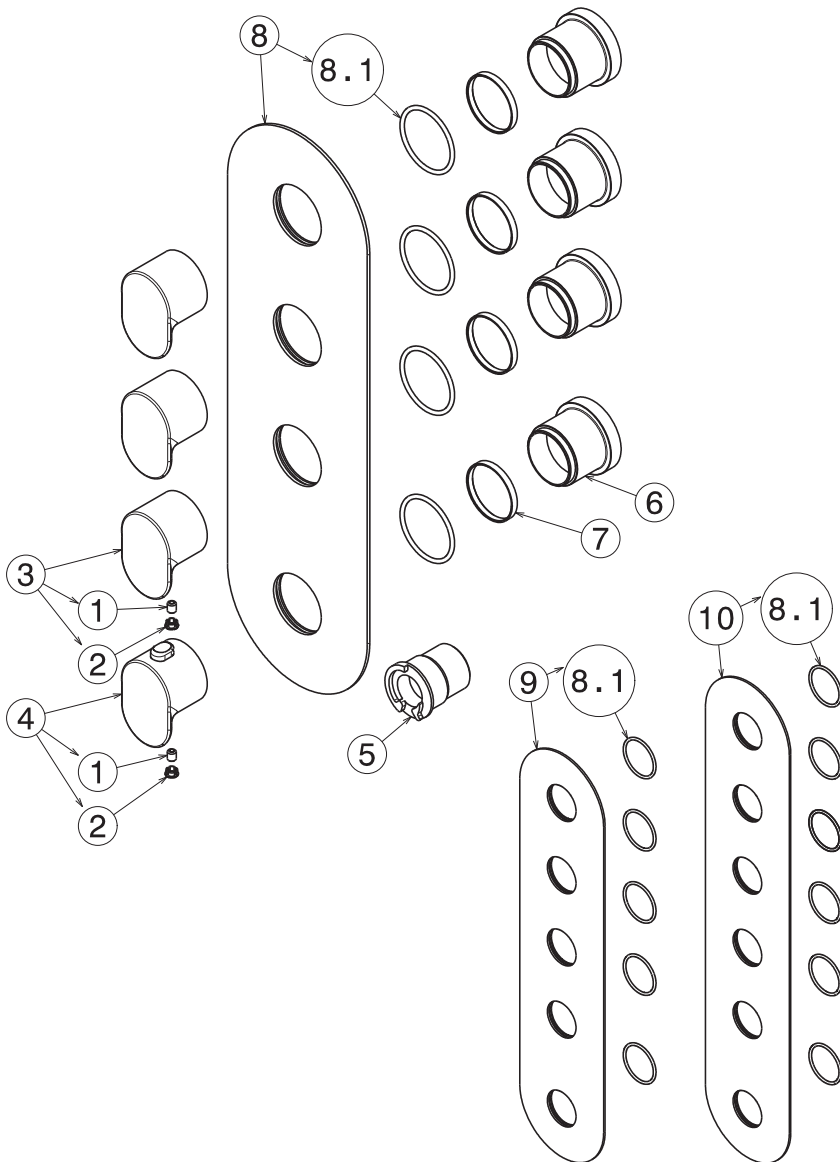

Trim Only

- Rough-in required: 27878.00.000

AVAILABLE FINISHES

- | | |
|--|--|
|  21.018
CHROME |  M0.070
TITANIUM SATIN |
|  01.014
MATT WHITE |  M0.071
GOLD SATIN |
|  01.093
MATT BLACK |  M0.072
COPPER SATIN |
|  05.033
CHROME & LIME GREEN |  M0.075
COPPER GLOSSY |

1	13406
2	11902
3	28285
4	28284
5	28234
6	28204
7	28232
8	28274
8.1	10955
9	28275
10	27276