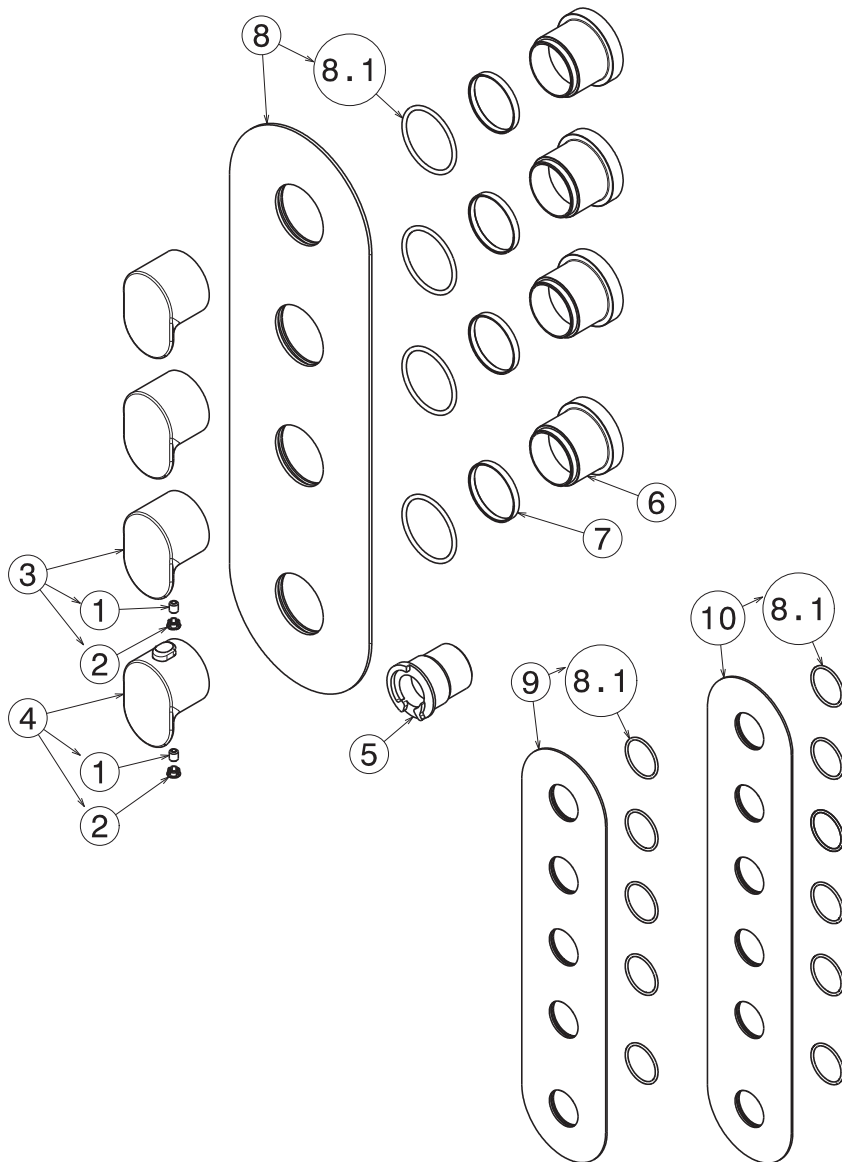

Trim Only

- Rough-in required: 27879.00.000

AVAILABLE FINISHES

- | | |
|--|--|
|  21.018
CHROME |  M0.070
TITANIUM SATIN |
|  01.014
MATT WHITE |  M0.071
GOLD SATIN |
|  01.093
MATT BLACK |  M0.072
COPPER SATIN |
|  05.033
CHROME & LIME GREEN |  M0.075
COPPER GLOSSY |

1	13406
2	11902
3	28285
4	28284
5	28234
6	28204
7	28232
8	28274
8.1	10955
9	28275
10	27276