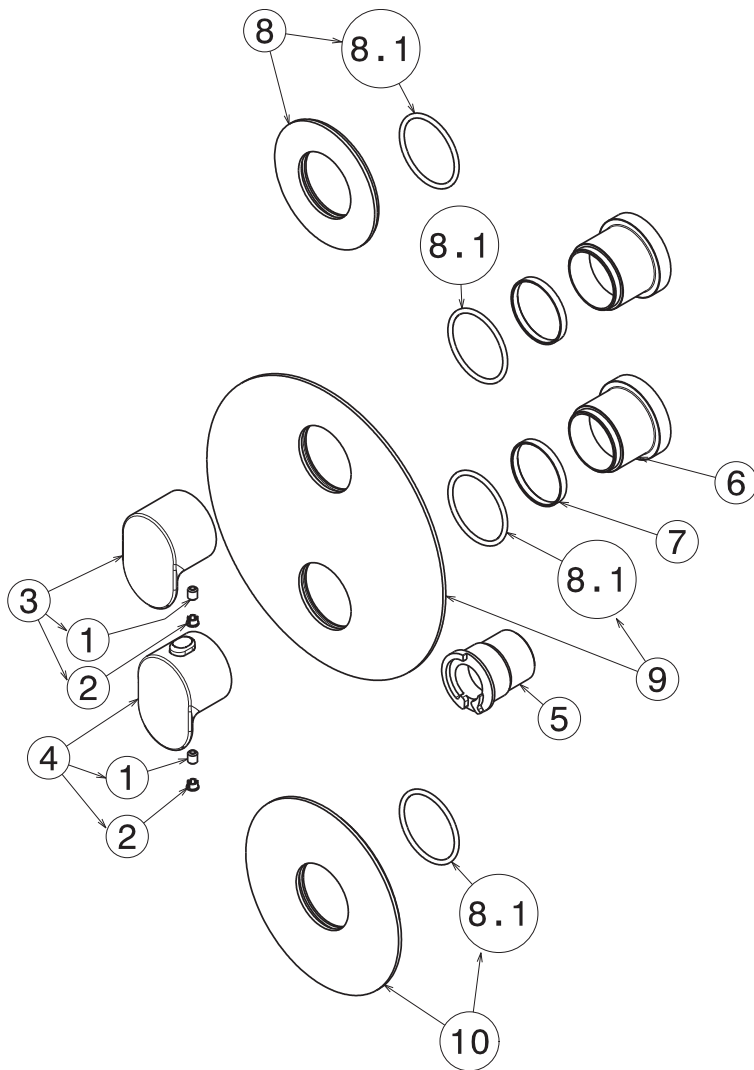

Trim Only

- Rough-in required:

27885.00.000: 1 way out

OR

27886.00.000: 2 ways out

AVAILABLE FINISHES

- | | |
|--|--|
|  ▶ 21.018 CHROME |  ▶ M0.070 TITANIUM SATIN |
|  ▶ 01.014 MATT WHITE |  ▶ M0.071 GOLD SATIN |
|  ▶ 01.093 MATT BLACK |  ▶ M0.072 COPPER SATIN |
|  ▶ 05.033 CHROME & LIME GREEN |  ▶ M0.075 COPPER GLOSSY |

| | |
|-----|-------|
| 1 | 10698 |
| 2 | 11902 |
| 3 | 28285 |
| 4 | 28284 |
| 5 | 28234 |
| 6 | 28204 |
| 7 | 28232 |
| 8 | 28273 |
| 8.1 | 10955 |
| 9 | 28265 |
| 10 | 28272 |