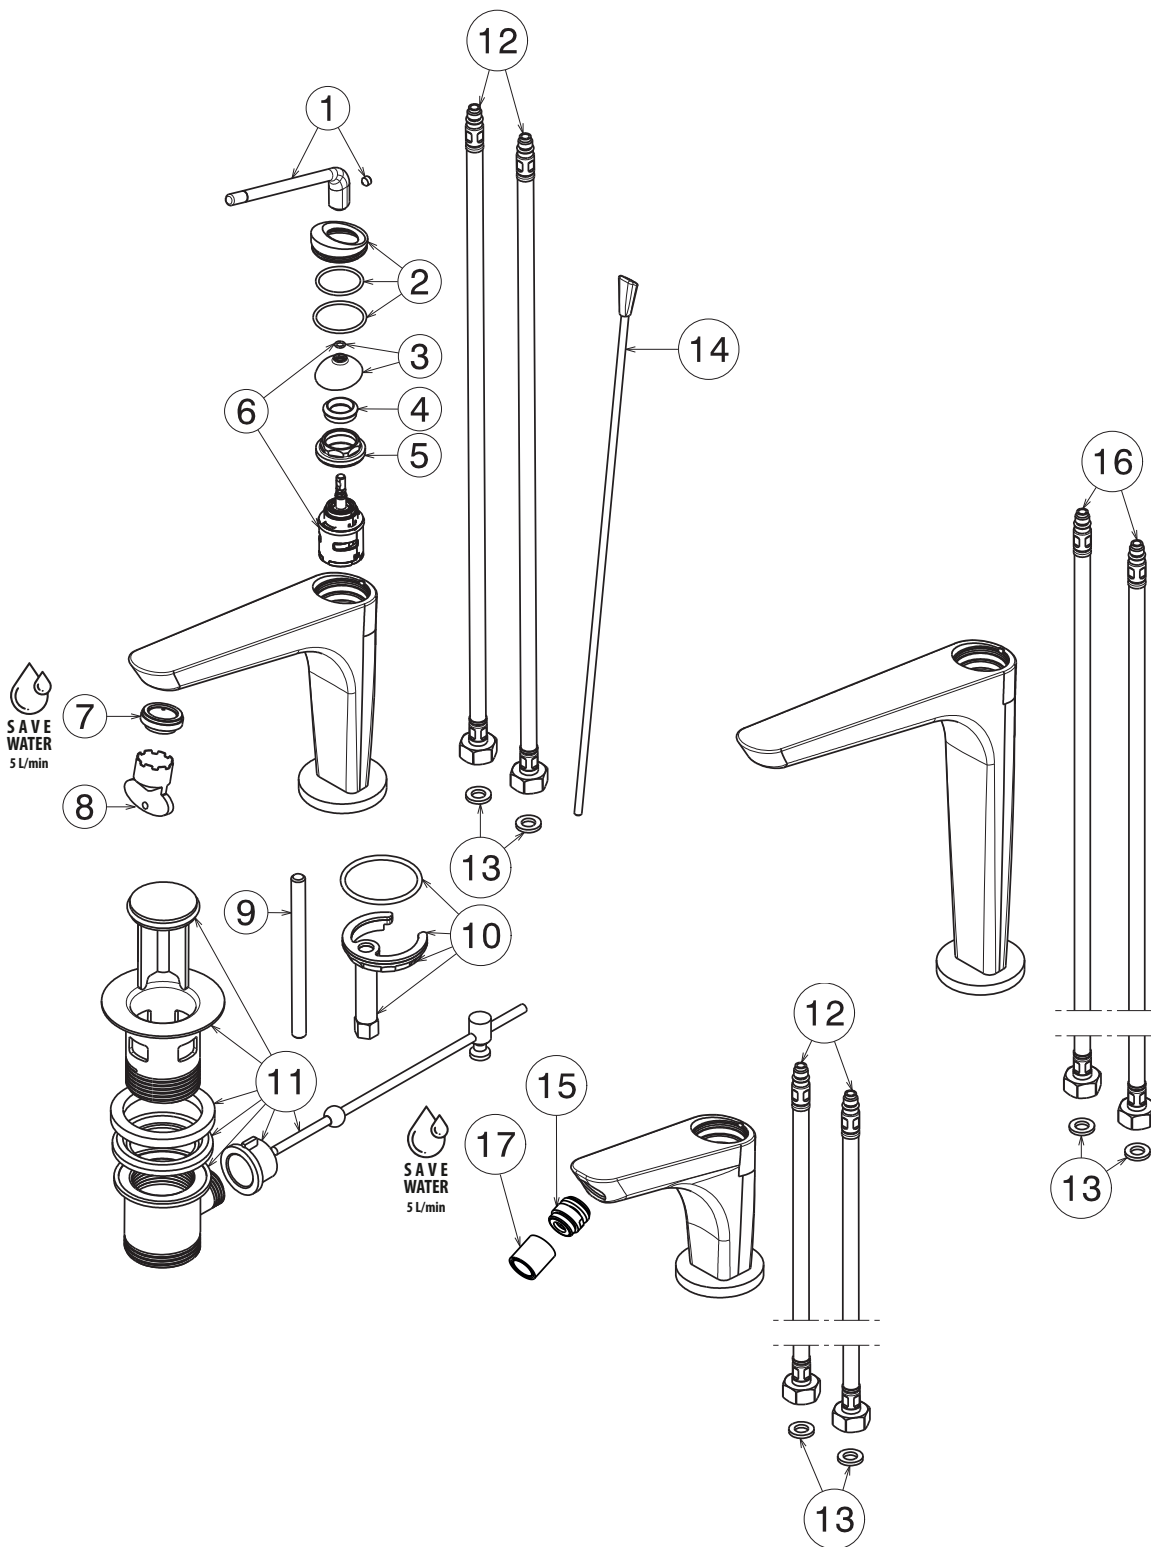

- Cartridge: 25925.00.000

AVAILABLE FINISHES

▶ **21.018**
 CHROME

▶ **01.014**
 MATT WHITE

▶ **01.093**
 MATT BLACK

▶ **31.023**
 BRUSHED BRONZE

▶ **31.028**
 BRUSHED NICKEL

▶ **58.061**
 COPPER BRONZE PVD

▶ **58.063**
 GUN METAL PVD

▶ **59.064**
 BRUSHED GUN METAL PVD

▶ **61.020**
 GLOSSY GOLD

▶ **05.093**
 CHROME & MATT BLACK

▶ **M2.070**
 TITANIUM SATIN & MATT BLACK

▶ **M2.071**
 GOLD SATIN & MATT BLACK

▶ **M2.072**
 COPPER SATIN & MATT BLACK

▶ **M2.075**
 COPPER GLOSSY & MATT BLACK

1	28670
2	28602
3	28603
4	28657
5	28604
6	25925
7	26801
8	13334
9	13536
10	12160
11	222
12	25775
13	13367
14	28678
15	78
16	25776
17	26868