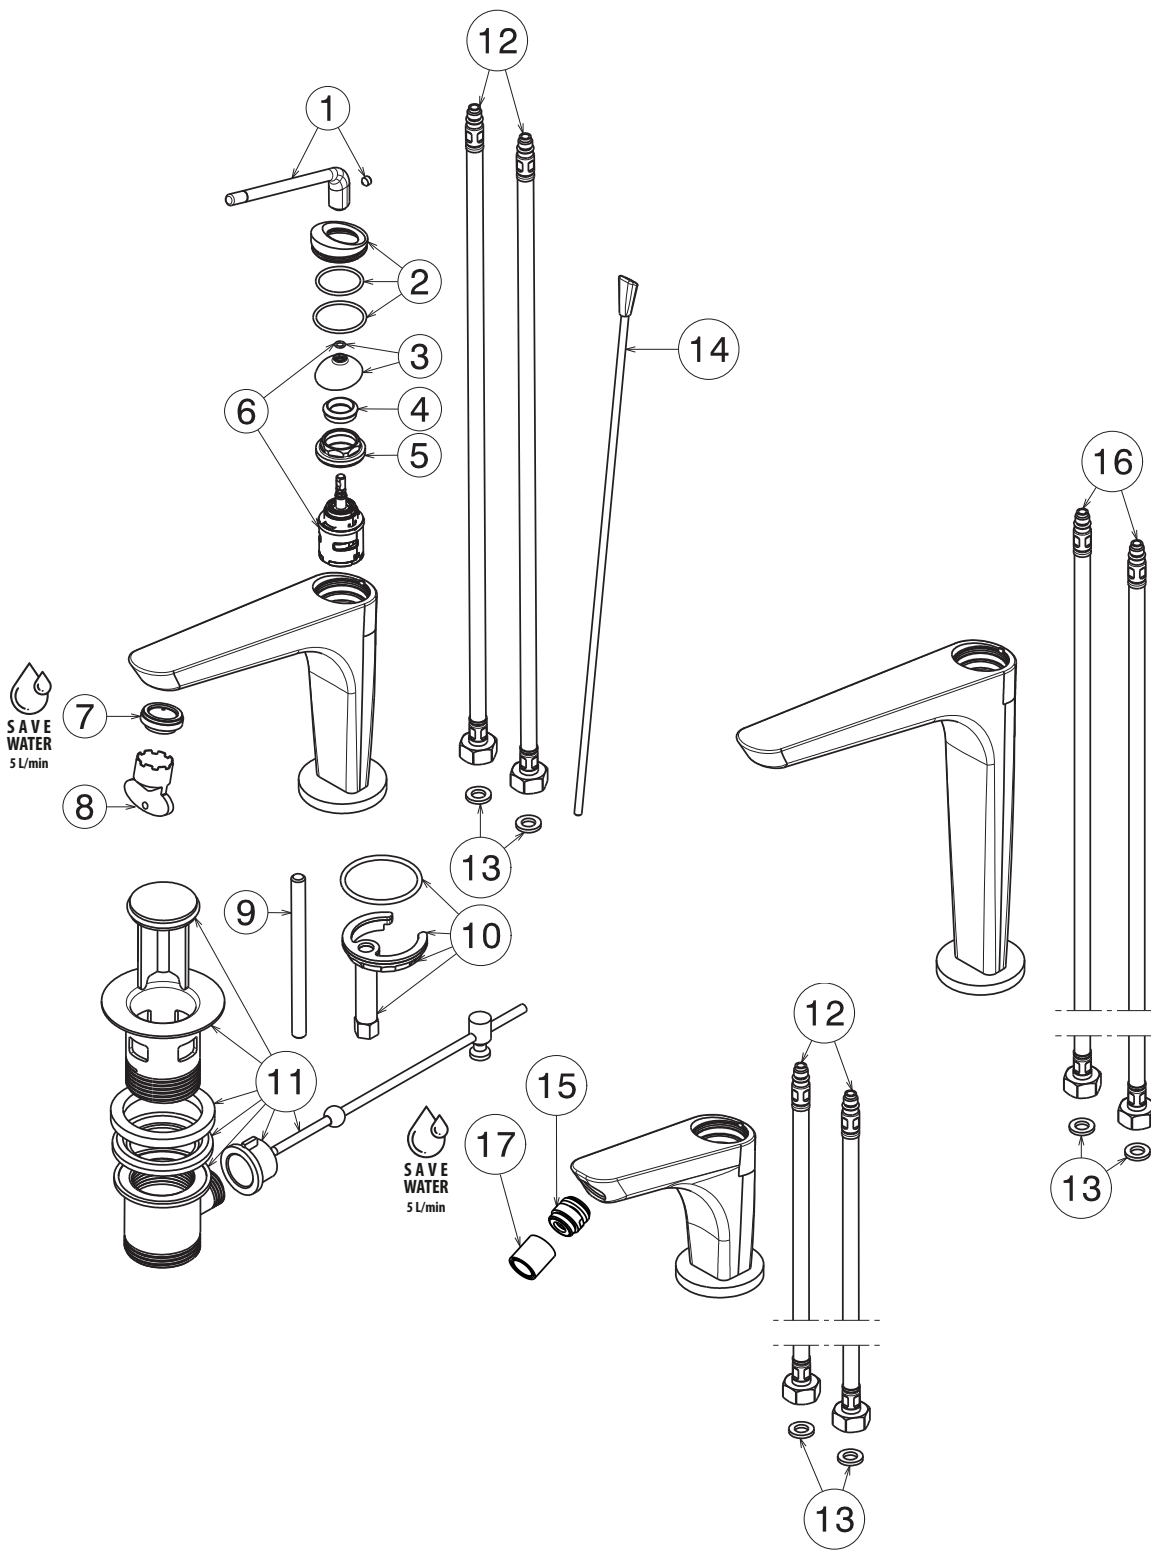

• Cartridge: 25925.00.000

AVAILABLE FINISHES

▶ **21.018**
 CHROME

▶ **01.014**
 MATT WHITE

▶ **01.093**
 MATT BLACK

▶ **31.023**
 BRUSHED BRONZE

▶ **31.028**
 BRUSHED NICKEL

▶ **58.061**
 COPPER BRONZE PVD

▶ **58.063**
 GUN METAL PVD

▶ **59.064**
 BRUSHED GUN METAL PVD

▶ **61.020**
 GLOSSY GOLD

▶ **05.093**
 CHROME & MATT BLACK

▶ **M2.070**
 TITANIUM SATIN & MATT BLACK

▶ **M2.071**
 GOLD SATIN & MATT BLACK

▶ **M2.072**
 COPPER SATIN & MATT BLACK

▶ **M2.075**
 COPPER GLOSSY & MATT BLACK

1	28670
2	28602
3	28603
4	28657
5	28604
6	25925
7	26801
8	13334
9	13536
10	12160
11	222
12	25775
13	13367
14	28678
15	78
16	25776
17	26868