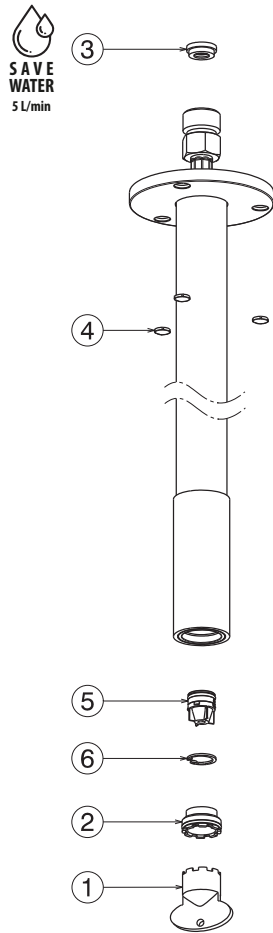

- Control required:
 68490: Deck mounted mixer
 or
 10863: Rough in for 68476E &
 68476E Trim for concealed mixer

AVAILABLE FINISHES

- | | | |
|---|--|--|
|  21.018
CHROME |  58.061
COPPER BRONZE PVD |  M2.070
TITANIUM SATIN & MATT BLACK |
|  01.014
MATT WHITE |  58.063
GUN METAL PVD |  M2.071
GOLD SATIN & MATT BLACK |
|  01.093
MATT BLACK |  59.064
BRUSHED GUN METAL PVD |  M2.072
COPPER SATIN & MATT BLACK |
|  31.023
BRUSHED BRONZE |  61.020
GLOSSY GOLD |  M2.075
COPPER GLOSSY & MATT BLACK |
|  31.028
BRUSHED NICKEL |  05.093
CHROME & MATT BLACK | |