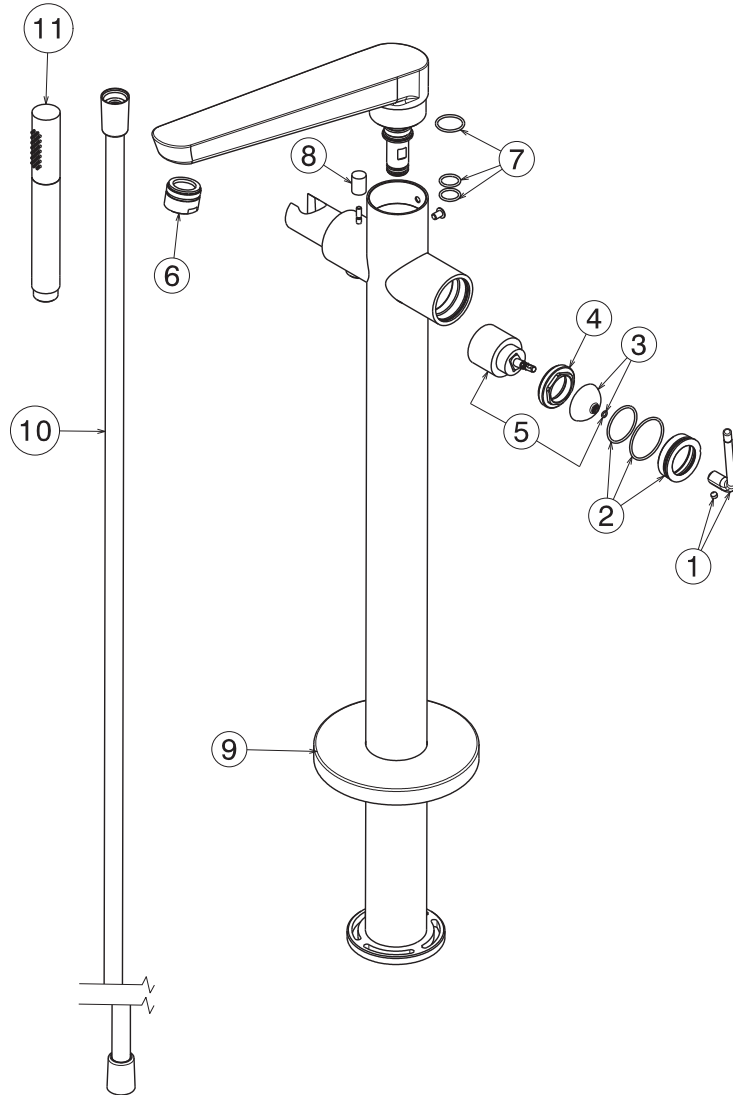

- Cartridge: 25950.00.000
- Rough-In Required: 27819.00.000

AVAILABLE FINISHES

 **21.018**
 CHROME

 **01.014**
 MATT WHITE

 **01.093**
 MATT BLACK

 **31.023**
 BRUSHED BRONZE

 **31.028**
 BRUSHED NICKEL

 **58.061**
 COPPER BRONZE PVD

 **58.063**
 GUN METAL PVD

 **59.064**
 BRUSHED GUN METAL PVD

 **61.020**
 GLOSSY GOLD

 **05.093**
 CHROME & MATT BLACK

 **M2.070**
 TITANIUM SATIN & MATT BLACK

 **M2.071**
 GOLD SATIN & MATT BLACK

 **M2.072**
 COPPER SATIN & MATT BLACK

 **M2.075**
 COPPER GLOSSY & MATT BLACK

1	28670
2	28664
3	28693
4	25227
5	25950
6	65
7	13386
8	20902
9	28690
10	15144
11	23129