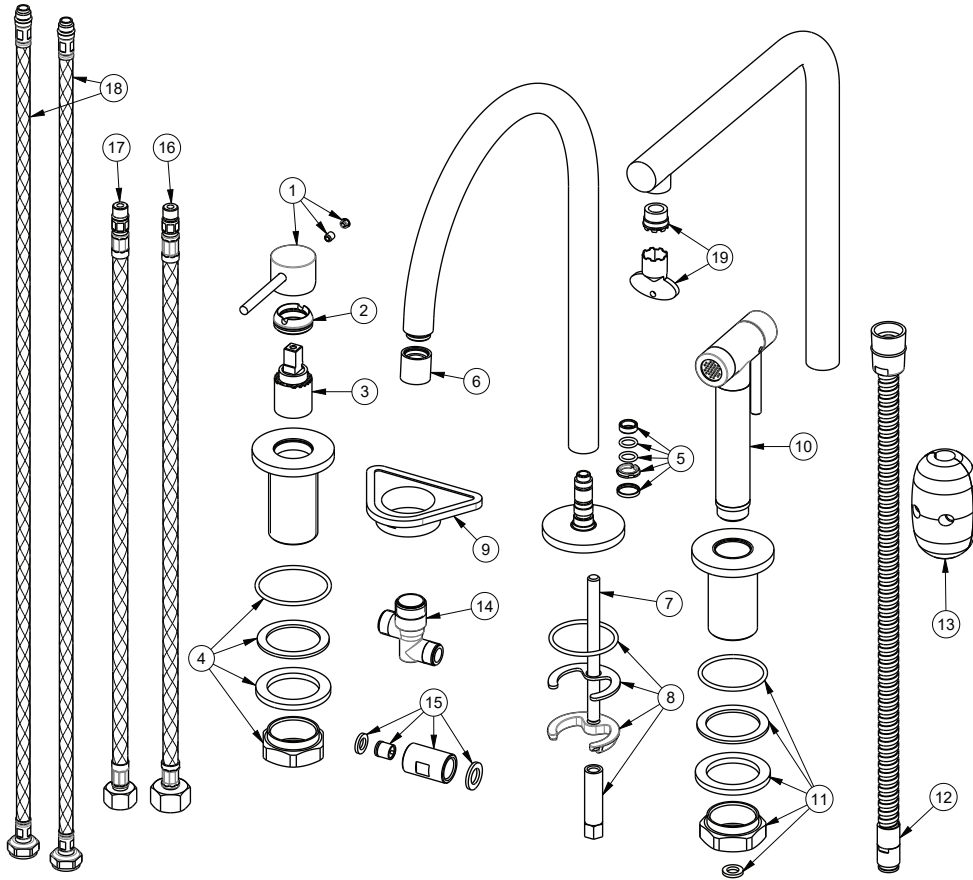

- Cartridge: 11570.00.000

AVAILABLE FINISHES

- | | | | |
|--|---|---|--|
| <ul style="list-style-type: none"> ▶ 21.018
CHROME | <ul style="list-style-type: none"> ▶ 31.028
BRUSHED NICKEL | <ul style="list-style-type: none"> ▶ 59.064
BRUSHED GUN METAL PVD | <ul style="list-style-type: none"> ▶ M0.076
CARBON SATIN - EXCLUSIVE METAL |
| <ul style="list-style-type: none"> ▶ 01.093
MATT BLACK | <ul style="list-style-type: none"> ▶ 59.098
BRUSHED PALE GOLD | <ul style="list-style-type: none"> ▶ 59.067
BRUSHED COPPER BRONZE PVD | |

1	22778
2	24112
3	11570
4	16276
5	13392
6	16711
7	13536
8	12160
9	11953
10	17964

11	12050
12	354
13	10618
14	15714
15	11768
16	25753
17	25751
18	15054
19	76