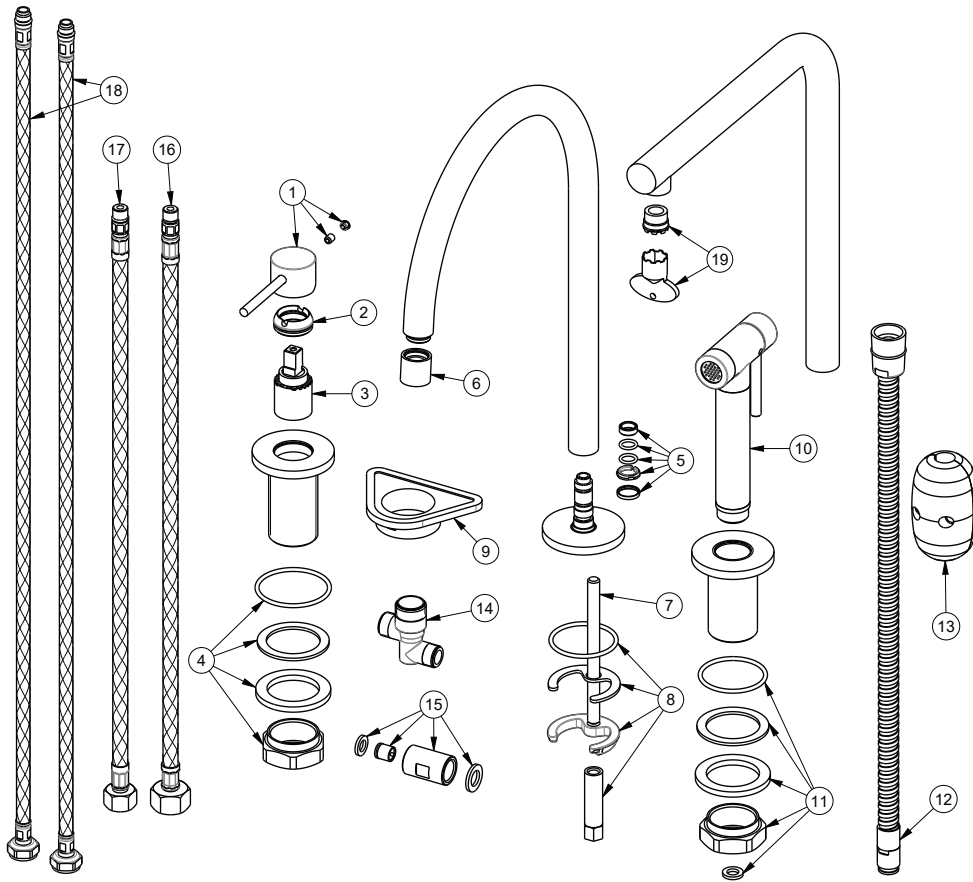

- Cartridge: 11570.00.000

AVAILABLE FINISHES

- | | | | |
|--|--|--|--|
|  21.018
CHROME |  31.028
BRUSHED NICKEL |  59.064
BRUSHED GUN METAL PVD |  M0.076
CARBON SATIN -
EXCLUSIVE METAL |
|  01.093
MATT BLACK |  59.098
BRUSHED PALE GOLD |  59.067
BRUSHED COPPER BRONZE PVD | |

1	22778
2	24112
3	11570
4	16276
5	13392
6	16711
7	13536
8	12160
9	11953
10	17964

11	12050
12	354
13	10618
14	15714
15	11768
16	25753
17	25751
18	15054
19	76