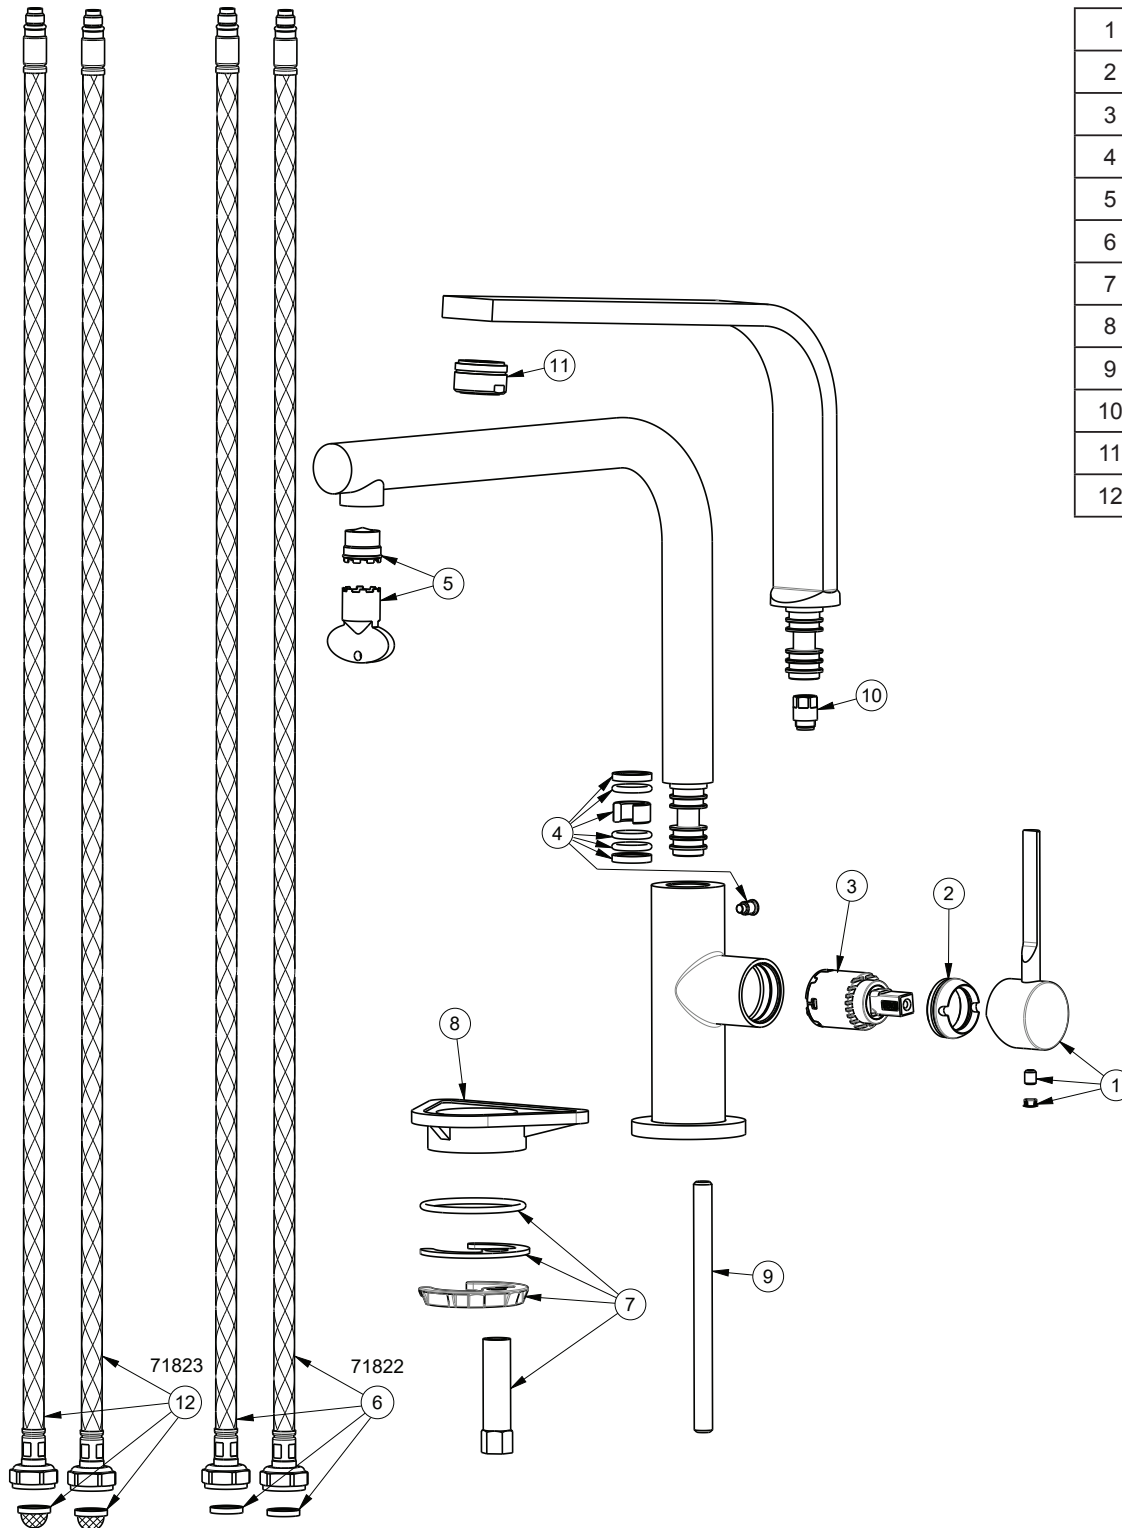

• Cartridge: 25973.00.000

AVAILABLE FINISHES

- | | | | |
|--|--|--|--|
|  21.018
CHROME |  31.028
BRUSHED NICKEL |  59.064
BRUSHED GUN METAL PVD |  M0.076
CARBON SATIN -
EXCLUSIVE METAL |
|  01.093
MATT BLACK |  59.098
BRUSHED PALE GOLD |  59.067
BRUSHED COPPER BRONZE PVD | |

1	30870
2	24112
3	25973
4	30877
5	76
6	25804
7	12160
8	11953
9	13536
10	30878
11	98
12	25846